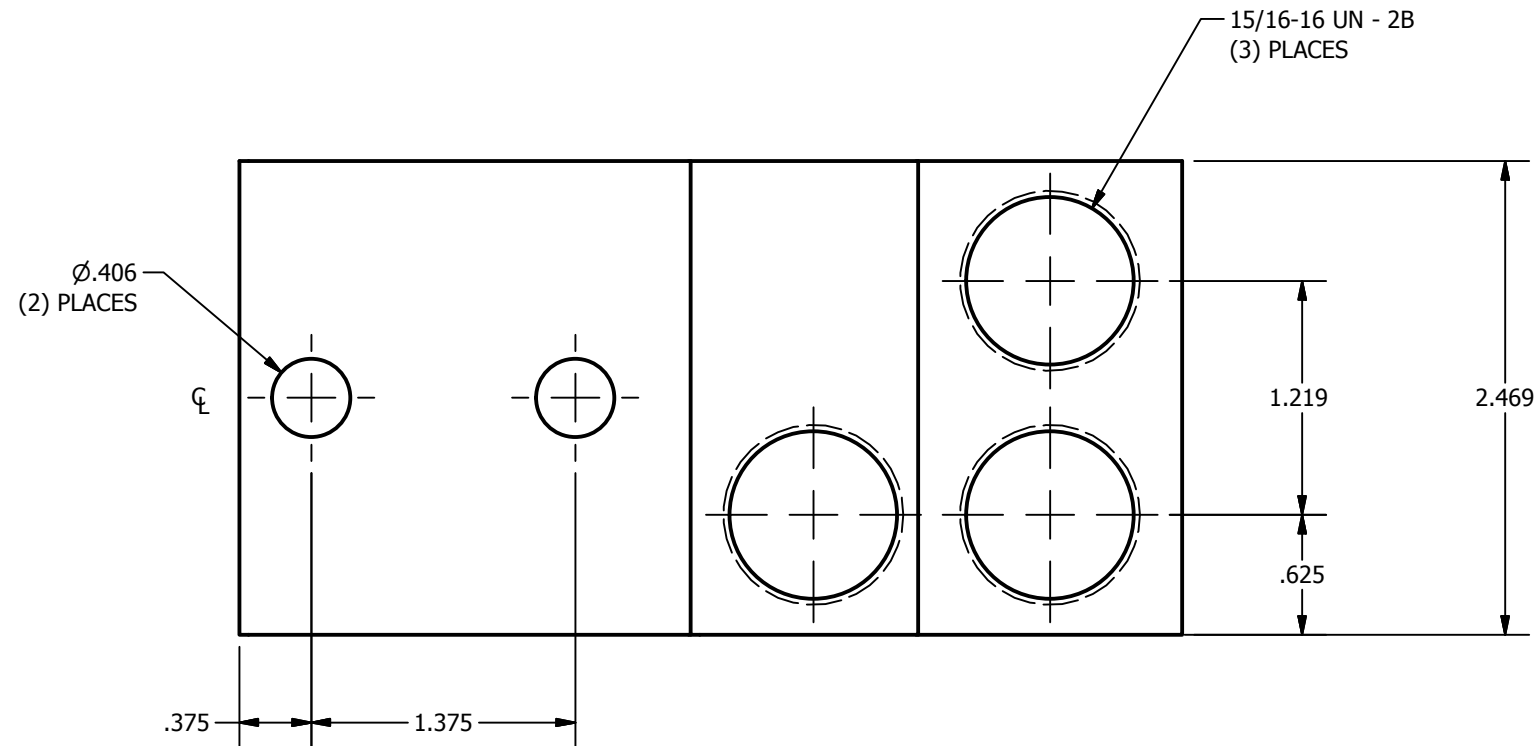

SCREW: E0945	MATERIAL: ALUMINUM	REV: L	 <i>connections</i> <i>matter</i> 800-776-9775 www.ilSCO.com
CAT. NO.: PB3-600	PLATING: EL-TIN	DRAWN BY: CLH SCALE: 1:1	
INFORMATION SHEET:	MARKING: ILSCO, D3708, PB3-600, 600MCM-2, AL9CU,  	DATE: 4/16/2008 SIZE: B	
			DWG NO: D3708-22
			SHEET: 1 OF 1

SCALE 1 : 1