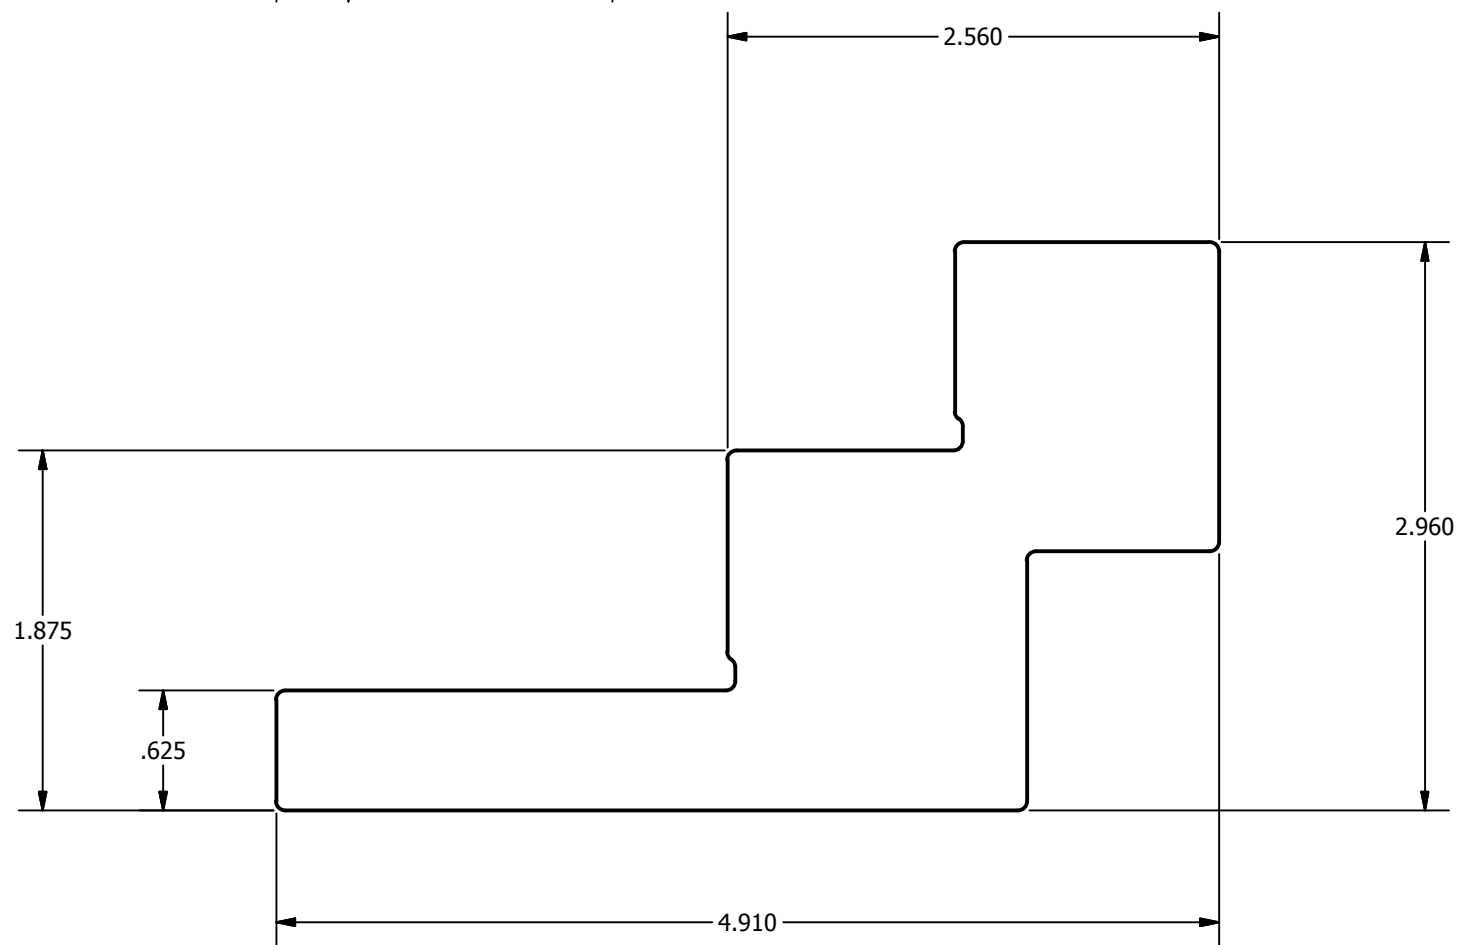

SCREW: E0945	MATERIAL: ALUMINUM	REV: L	 <i>connections</i> <i>matter</i> 800-776-9775 www.ilSCO.com
CAT. NO.: PB3-600	PLATING: EL-TIN	DRAWN BY: CLH SCALE: 1:1	
INFORMATION SHEET:	MARKING: ILSCO, D3708, PB3-600, 600MCM-2, AL9CU,  	DATE: 4/16/2008 SIZE: B	
			DWG NO: D3708-22
			SHEET: 1 OF 1

SCALE 1 : 1