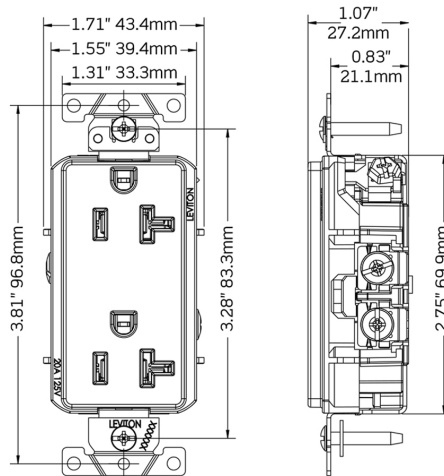

Drawing Applies to 15 & 20A Devices

SPECIFICATION SUBMITTAL

JOB NAME:		CATALOG NUMBERS:	
____		____	
JOB NUMBER:			
____		____	

Leviton Manufacturing Co., Inc.

201 North Service Road, Melville, NY 11747

Teléfono: +1-800-323-8920 · FAX: +1-800-832-9538 · Tech Line (8:30AM-7:30PM E.S.T. Monday-Friday): +1-800-824-3005

Leviton Manufacturing of Canada, Ltd.

165 Hymus Boulevard, Pointe Claire, Quebec H9R 1E9 · Telephone: +1-800-469-7890 ·

FAX: +1-800-824-3005 · www.leviton.com/canada

Leviton S. de R.L. de C.V.

Lago Tana 43, Mexico DF, Mexico CP 11290 · Tel.: (+52)55-5082-1040 · FAX: (+52)5386-

1797 · www.leviton.com.mx

Visit our Website at: www.leviton.com

© 2018 Leviton Manufacturing Co., Inc. Todos los derechos reservados. Subject to change without notice.

Leviton has a global presence.

If you would like to know where your local Leviton office is located please go to:

www.leviton.com/international/contacts/