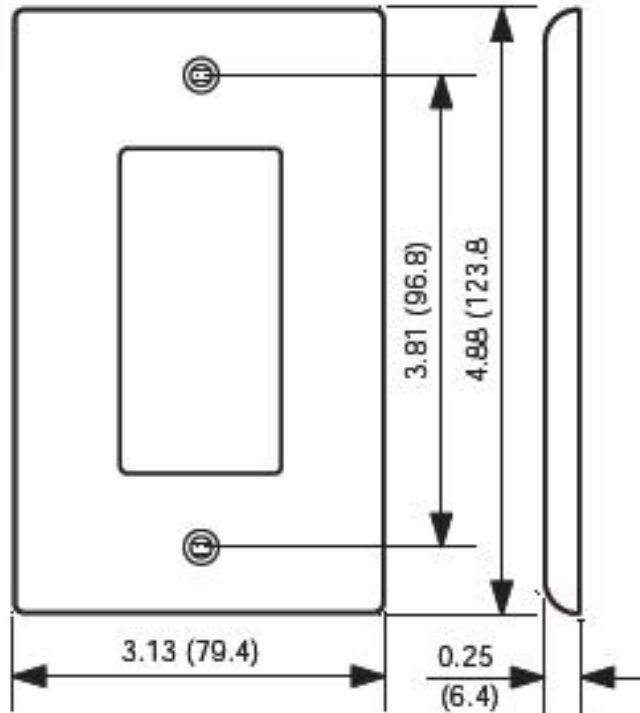

PJ263-W

3-Gang Decora Midway Wallplate

3-Gang, Midway Size, Thermoplastic Nylon, Device Mount, Decora/GFCI Device
Decora Wallplate/Faceplate - White

Leviton Decora Designer Wallplates — available in a wide spectrum of colors and styles — can add subtle elegance to any home. Sleek, versatile and convenient, they also come in a midway size that gives even greater coverage, and can hide unsightly wall surface irregularities. All Leviton Decorative Wallplates can stand up to heavy use while coordinating perfectly with paint or wall coverings. Think of them as the finishing touch to giving a home its signature look.

UPC Code : 078477957967

Country Of Origin : Please Contact Customer Service.

Technical Information

Product Features

Color : White

Gang : 3

Material : Nylon

Mount : Device

Ivory

NOTE: Add 1.81" (46.0mm) for each additional gang.

SPECIFICATION SUBMITTAL

JOB NAME:	CATALOG NUMBERS:	
<input type="text"/>	<input type="text"/>	<input type="text"/>
JOB NUMBER:	<input type="text"/>	<input type="text"/>