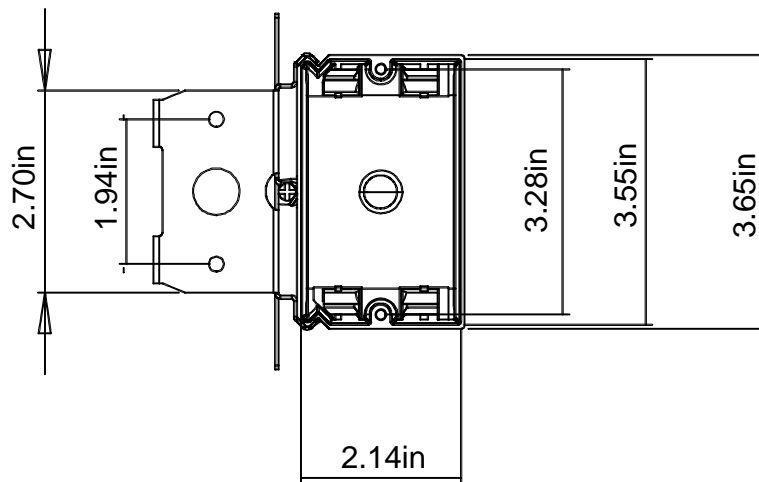

4 1/4"

ETL Listed
 Conforms to UL Std. 514C
 2-HR Fire Wall Rating
 ETL Control # 3107144
 Mounts with bracket
 Bracket material is galvanized steel
 Material is Rigid PVC
 All dimensions are nominal

CANTEX
 INC.
 Fort Worth, TEXAS

21 Cubic Inch Single Gang
 Adjustable Switch/Outlet Box

Drawn By: D. Gwinn

Date: 3/21/18

EZ21SBZ-ADJ