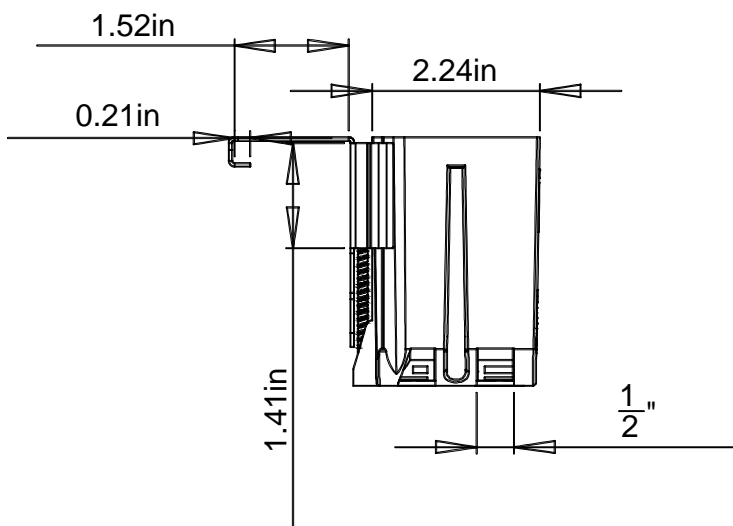

4 1/4"

ETL Listed
 Conforms to UL Std. 514C
 2-HR Fire Wall Rating
 ETL Control # 3107144
 Mounts with bracket
 Bracket material is galvanized steel
 Material is Rigid PVC
 All dimensions are nominal

CANTEX
 INC.
 Fort Worth, TEXAS

21 Cubic Inch Single Gang
 Adjustable Switch/Outlet Box

Drawn By: D. Gwinn

Date: 3/21/18

EZ21SBZ-ADJ