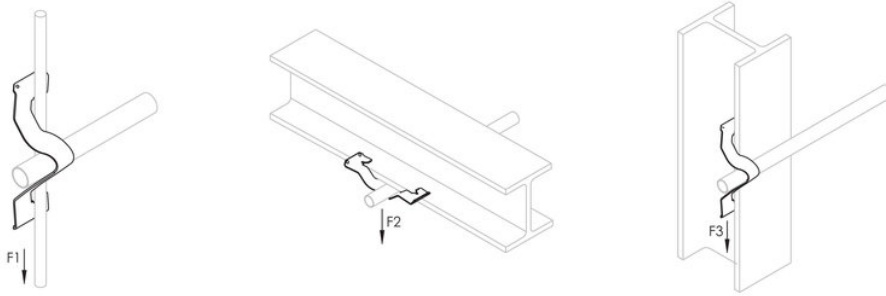

ADDITIONAL PRODUCT DETAILS

May require dedicated drop wire/rod and EC311. Consult local authority.

For horizontal application only when installing conduit.

DIAGRAMS

Cable Size	#12 Wire	#8, #9, #10 Wire
14-2 (.433" - .475" OD)	KX	KX
14-3 (.453" - .500" OD)	KX	KX
12-2 (.467" - .510" OD)	KX	KX
12-3 (.489" - .535" OD)	KX	K8

Conduit Size	#10 or #12 Wire	#8 or #9 Wire	3/16" or 1/4" Rod	1/8" - 1/4" Flange	5/16" - 3/8" Flange	7/16" - 1/2" Flange
1/2" EMT	K8	K8	K8	K8	K12	K12
1/2" Rigid	K8	K12	K12	K12	K12	K16
3/4" EMT	K12	K12	K12	K12	K16	K16
3/4" Rigid	K12	K12	K16	K16	K20	K20
1" EMT	-	K16	K16	K16	K20	K20
1" Rigid	-	-	-	K20	K20	K20
1 1/4" EMT	-	K20	K20	K20	-	-

WARNING

nVent products shall be installed and used only as indicated in nVent's product instruction sheets and training materials. Instruction sheets are available at www.nvent.com and from your nVent customer service representative. Improper installation, misuse, misapplication or other failure to completely follow nVent's instructions and warnings may cause product malfunction, property damage, serious bodily injury and death and/or void your warranty.