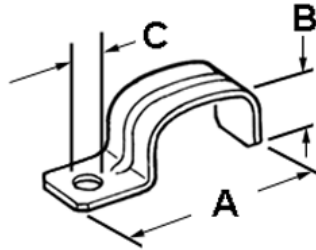

Service Entrance Kits

Images

Application

Used to support oval types SE and SEU cable to mounting surface.

Product Information

Material: Steel

Certifications & Codes:

UNSPSC: 39121705

[Download Photo Image](#)

[Download Dimensional Image](#)

Dimension A in Inches: 1-15/16

Dimension B in Inches: 5/8

Dimension C in Inches: 1/4

Catalog ID: 882-SE

UPC Number: 781747008824

Description: Strap, Service Entrance, One Hole, Steel, SE/SEU Cable Size #3, #3, #2

Application: Used to support oval types SE and SEU cable to mounting surface.

Country of Manufacture: USA

Std Pkg Qty: 1000

Unit Qty: 100