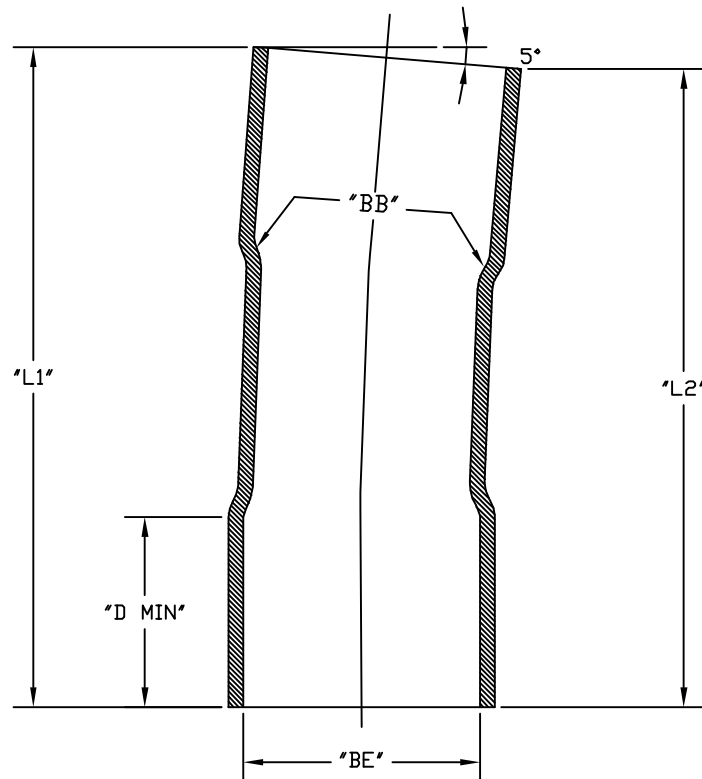

PART NUMBER	SIZE	"L1"	"L2"	"BE"	"BB"	"D MIN"
6151462	1 ½"	N/A	N/A	1.921"	1.906"	1 ⅜"
6151457	2"	6 ¼"	6"	2.400"	2.381"	1 ¾"
6151458	3"	7 ½"	7 ⅜"	3.538"	3.508"	2 ⅞"
6151459	4"	8 ¾"	8 ⅜"	4.544"	4.509"	3 ⅜"
6151460	5"	10 ½"	10"	5.614"	5.573"	4"
6151461	6"	13"	12 ⅞"	6.687"	6.636"	5"

**CANTEX**

INC.  
Fort Worth, TEXAS

5° Coupling Bell to Bell  
Conduit Fittings for Type EB & DB Duct

Drawn By: CD Branch

Date:02/15/08

Ref.