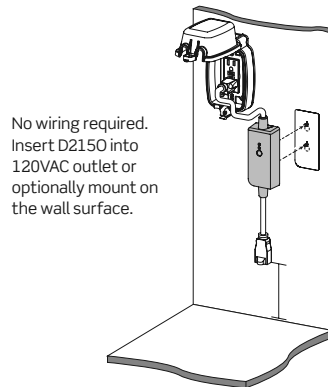

WARRANTY INFORMATION

- One-Year Limited Warranty

INSTALLATION DIAGRAM

DIMENSIONAL DRAWING

ORDERING INFORMATION

DESCRIPTION	CAT. NO.
Decora Smart Wi-Fi Outdoor Plug-In Switch, Wi-Fi CERTIFIED	D2150
COMPANION DEVICE FOR MULTI-LOCATION APPLICATIONS	
Anywhere Switch Companion (No wiring required)	DAWSC
ACCESSORIES	
SmartlockPro® 15A Weather-Resistant GFCI Outlet	GFWR1-W
Extra Duty Weatherproof Outlet Cover	5980-UCL