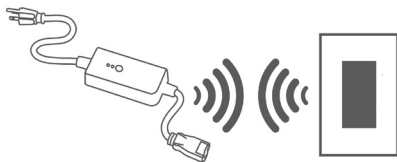

WALL-MOUNT SWITCH CONTROL

The Decora Smart Wi-Fi Outdoor Plug-In Switch can be paired with wire-free DAWSC Anywhere Switch Companion.

Anywhere Companions look like a traditional switch and are easily installed onto any interior wall surface or in an existing wallbox with no wiring required. Up to 3 Switch Companions can be associated to a D2150.

FEATURES AND BENEFITS

- Control your outdoor smart plug from anywhere using the free My Leviton app for iOS and Android
- Supports Matter - works with all Matter enabled smart devices and Matter certified smart home platforms
- Wide operating temperature range of -20°F to 122°F
- IP65 rated for weather resistance to protect electronics from dirt, dust, moisture, rain, sprinklers, hoses, snow, and UV corrosion
- Pairs with up to three DAWSC Anywhere Switch Companions for wire-free wall-mount control
- Light Sensor can be used outside to automatically turn lights On during evening hours and Off during daylight hours
- Rear mounting holes allow easy placement next to an outdoor outlet
- Works with My Leviton, Amazon Alexa, Hey Google, Apple Home/Siri, IFTTT, SmartThings, Schlage
- Connects to Wi-Fi; No hub required
- Create a schedule to control connected loads at specific times, based on sunrise/sunset, or turn off after a specified duration
- Schedules are stored in onboard device memory and will continue to run even during a temporary internet outage
- Wi-Fi operation designed to support outdoor use with signal strength indication in the My Leviton app
- Integrated Status LED and Control Button for ON/OFF
- Off Means Off – Ensures low-wattage LED bulbs always turn off
- With the My Leviton app, control up to 99 devices, 50 rooms, 50 activities, and 50 schedules per residence and up to 20 residences per account

NETWORK

- Wi-Fi – 802.11 a/b/g/n @ 2.4GHz
- Security – WPA, WPA2, or WPA3 security, or open
- Bluetooth – v5.0
- iOS version 12.0 or later, Android version 8.0 or later

RATINGS

- 15A, 120VAC, 60Hz
- LED/CFL/Electronic Ballast – 5A
- Incandescent/Halogen – 1500W
- Magnetic Ballast/MLV – 12A
- Motor – 3/4 HP

TYPICAL SPECIFICATIONS

- Operating Temperature – -29° to 50° C (-20° – 122° F)
- Operating Humidity – 10% to 90% non-condensing

AGENCY STANDARDS AND COMPLIANCE

- Complies with UL 60730-1 and CAN/CSA E60730-1
- UL Listed for USA and Canada
- NOM Certified
- Wi-Fi Certified™
- Complies with FCC Part 15, Class B

WARRANTY INFORMATION

- One-Year Limited Warranty