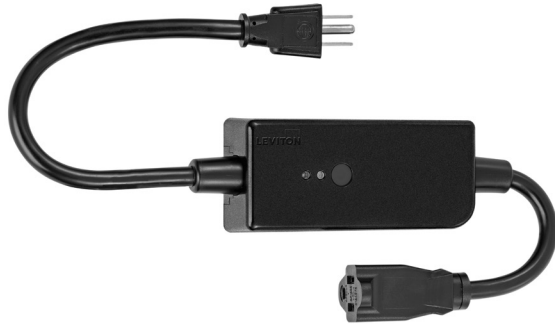

Decora Smart® Outdoor Plug-In Switch

APPLICATION

Leviton's Wi-Fi Outdoor Plug-In Switch brings your Leviton smart home outdoors to your patio, yard, driveway, porch, and more. Installation is easy and requires no wiring – simply plug-in the device to an available 120VAC outlet. Ideal for any residential setting where remote ON/OFF switching of exterior lights, string lights and holiday lights, holiday decorations and inflatables, landscape and path lighting, fountain pumps, aquarium pumps, outdoor fans, and other electronics and small appliances is needed.

Connect to your smart home platform of choice – works with Matter, Amazon Alexa, Google Assistant, Apple Home/Siri, Samsung SmartThings, and more. Use your voice for control or use your mobile device with the My Leviton app even when you're away from home.

The D2150 features superior weather protection from extreme temperatures (-20°F to 122°F) and is IP65 rated to protect from dirt, dust, moisture, rain, sprinklers, hoses, snow, and UV corrosion. Unlike other outdoor smart plugs, you can also control your outdoor lighting from a wire-free wall switch using Leviton's Anywhere Switch Companion, DAWSC. Plus, the built-in light sensor can automatically turn lights On during evening hours and Off during daylight hours.