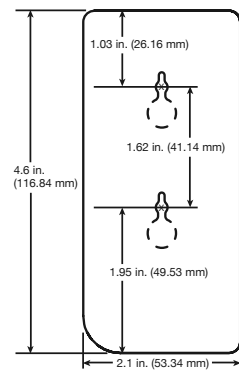

DIMENSIONAL DRAWING

ORDERING INFORMATION

DESCRIPTION	CAT. NO.
Decora Smart Wi-Fi Outdoor Plug-In Switch, Wi-Fi CERTIFIED	D2150
COMPANION DEVICE FOR MULTI-LOCATION APPLICATIONS	
Anywhere Switch Companion (No wiring required)	DAWSC
ACCESSORIES	
SmartlockPro® 15A Weather-Resistant GFCI Outlet	GFWR1-W
Extra Duty Weatherproof Outlet Cover	5980-UCL