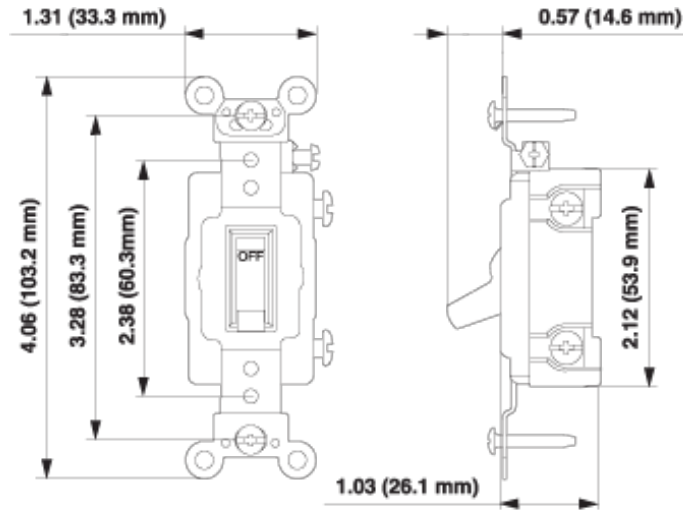

Voltage: 120/277 VAC

Amperage: 30 A

Mechanical Specifications

Termination: Back or Side Wire

Color: White

UPC Code: 07847783680

Country Of Origin: Mexico

**Wiring Diagram
Double Pole**