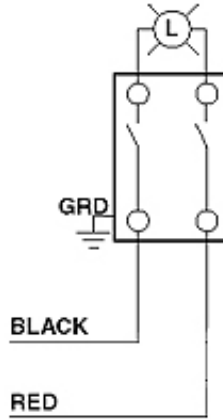

3032-2W

Item Description

30 Amp, 120/277 Volt, Toggle Double-Pole AC Quiet Switch, Extra Heavy Duty Specification Grade, Self Grounding, Back & Side Wired - WHITE

Technical Information

Product Features

Grounding: Self-Grounding

Amperage: 30 A

Voltage: 120/277 VAC

HP Rating: 2HP-120V 2HP-240V-277V

Max. Amperage: 24 Amp

Termination: Back or Side Wire

Actuator Material: Thermoplastic

Body Material: Thermoplastic

Strap Material: Steel

Voltage: 120/277 VAC

Amperage: 30 A

Mechanical Specifications

Termination: Back or Side Wire

Color: White

UPC Code: 07847783680

Country Of Origin: Mexico

**Wiring Diagram
Double Pole**