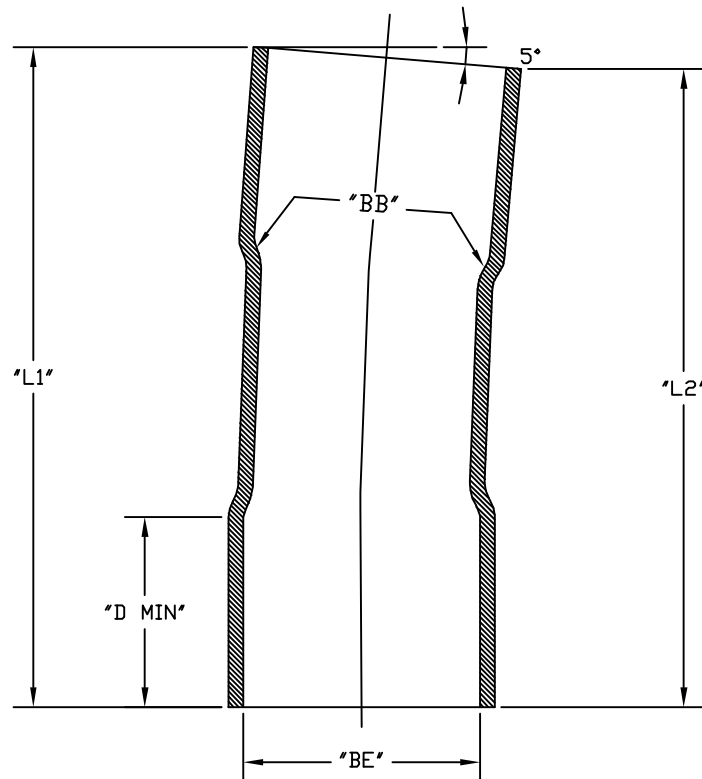

PART NUMBER	SIZE	"L1"	"L2"	"BE"	"BB"	"D MIN"
6151462	1 1/2"	N/A	N/A	1.921"	1.906"	1 3/8"
6151457	2"	6 1/4"	6"	2.400"	2.381"	1 3/4"
6151458	3"	7 1/2"	7 3/16"	3.538"	3.508"	2 7/8"
6151459	4"	8 3/4"	8 3/8"	4.544"	4.509"	3 3/8"
6151460	5"	10 1/2"	10"	5.614"	5.573"	4"
6151461	6"	13"	12 7/16"	6.687"	6.636"	5"

CANTEX
INC.
Fort Worth, TEXAS

5° Coupling Bell to Bell
Conduit Fittings for Type EB & DB Duct

Drawn By: CD Branch

Date:02/15/08

Ref.