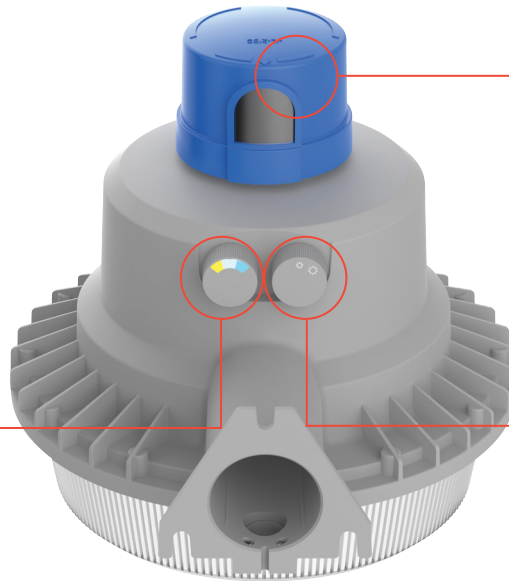

BarnGuard LED Security Lights

Why BGR is the Best Solution

- Easy to install with integral slipfitter and direct mount bracket for walls and poles
- Detachable acrylic lens refractor included for traditional style and glare control
- MVOLT (120-277V) for both residential and commercial
- Popular design with traditional ribbed housing and nominal uplight

Twist-lock photocell for dusk-to-dawn operation

Switchable CCT

- 3000K
- 4000K
- 5000K

Adjustable Lumen Output

- 6,000 Lumens
- 10,000 Lumens

BGR Ordering and Stock Information

Catalog Number	CI Code	UPC	Pallet Quantity
BGR ALO SWW2 MVOLT PER DNA	*27702H	196182551260	72