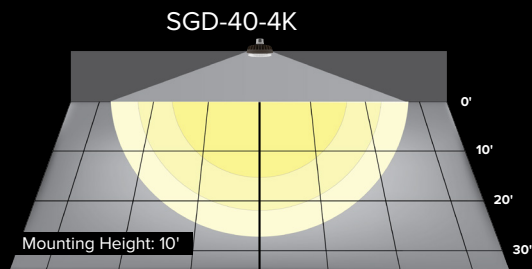

## DUSK-TO-DAWN

- Multi-Purpose Low profile Dusk-to-Dawn
- Rugged die-cast aluminum housing with corrosion resistant powder coat finish
- 2-3/8" & 1-5/8" OD mast arms & direct wall/surface mounting
- Refractor lens provides enhanced security lighting and glare control
- 3 Pin Twist-Lock Photocell included

STOCK SKUs	Wattage	Voltage	CCT/CRI	Lumens	LPW	Equivalency	Color
• SGD-40-4K-GR	40W	120-277V	4000K/70	5696	145	150W	Light Grey
• SGD-60-4K-GR	56W	120-277V	4000K/70	8274	145	250W	Light Grey
• SGD-40-4K	40W	120-277V	4000K/70	5696	145	150W	Bronze
• SGD-60-4K	56W	120-277V	4000K/70	8274	145	250W	Bronze
• ARM-DD24	Arm accessory						
• ARM-DD30	Arm accessory						

## DIMENSIONS