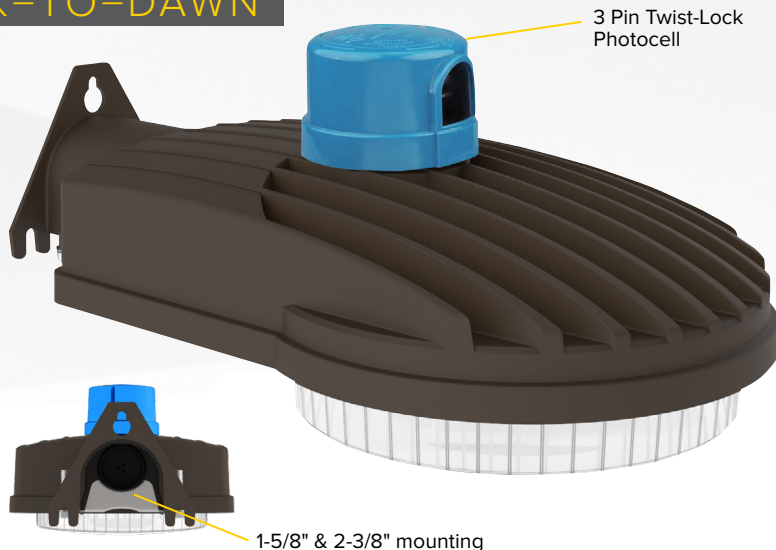

## DUSK-TO-DAWN

- Multi-Purpose Low profile Dusk-to-Dawn
- Rugged die-cast aluminum housing with corrosion resistant powder coat finish
- 2-3/8" & 1-5/8" OD mast arms & direct wall/surface mounting
- Refractor lens provides enhanced security lighting and glare control
- 3 Pin Twist-Lock Photocell included

STOCK SKUs	Wattage	Voltage	CCT/CRI	Lumens	LPW	Equivalency	Color
• SGD-40-4K-GR	40W	120-277V	4000K/70	5696	145	150W	Light Grey
• SGD-60-4K-GR	56W	120-277V	4000K/70	8274	145	250W	Light Grey
• SGD-40-4K	40W	120-277V	4000K/70	5696	145	150W	Bronze
• SGD-60-4K	56W	120-277V	4000K/70	8274	145	250W	Bronze
• ARM-DD24	Arm accessory						
• ARM-DD30	Arm accessory						

## PERFORMANCE

■ 2.0 fc   ■ 1.0 fc   ■ 0.5 fc

## DIMENSIONS