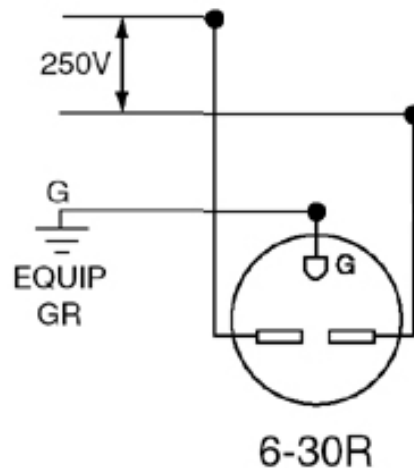

Wiring Diagram