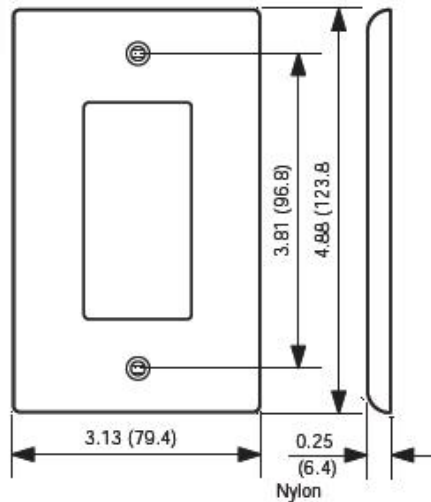

Material: Nylon

Color: Light Almond

Mount: Device

UPC Code: 07847727684

Country Of Origin: United States

SPECIFICATION SUBMITTAL

JOB NAME:	CATALOG NUMBERS:	
<input type="text"/>	<input type="text"/>	<input type="text"/>
JOB NUMBER:	<input type="text"/>	<input type="text"/>