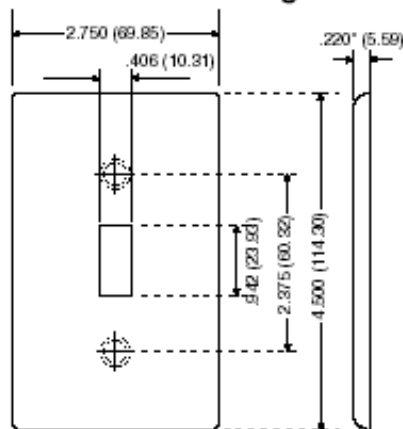

#### Product Features

**Type:** Standard Size

**Gang:** 4

**Material:** Thermoset Plastic

**Color:** Ivory

**Mount:** Device

**Standards and Certifications:** UL/CSA

**UPC Code:** 07847743930

### Dimensional Diagram

4-GANG Width = 8.19" (208.0mm)