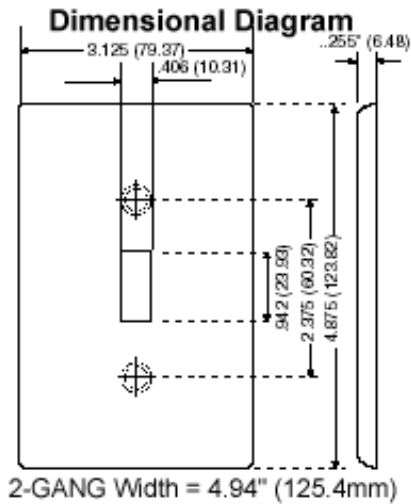

SPECIFICATION SUBMITTAL

JOB NAME:	CATALOG NUMBERS:	
____	____	____
JOB NUMBER:	____	____