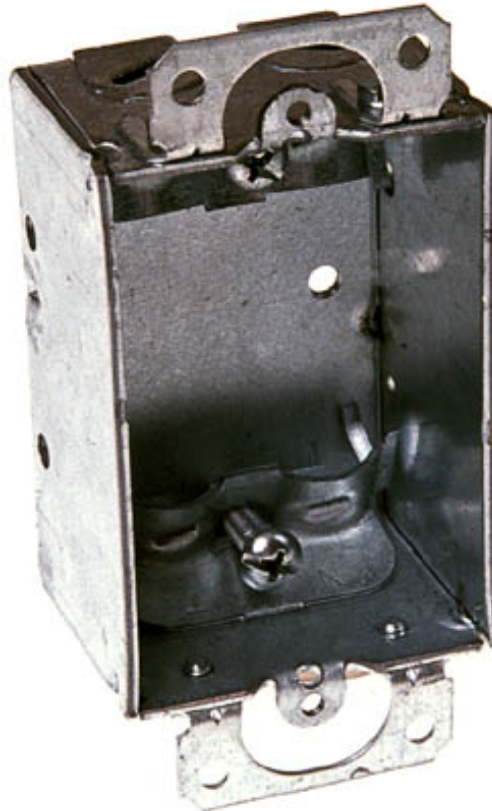

Products

- > [Index](#)
- > [Featured Products](#)
- > [Cross Reference](#)
- > [UPC Search](#)

Product Datasheet

[Catalog Home](#) [Home Page](#)

[Search](#)

410 -- 3" x 2" Switch Box, 1-1/2" Deep, Non-gangable, NMSC clamps

Product Specifications

Box Type	RACO Steel Boxes & Covers
Box Family	3" x 2" Switch Boxes
Box Category	3" x 2" Switch Boxes - For Non-metallic Sheathed Cable
Category	3" x 2" Switch Box
Gangable	No
Wiring System	Conduit
Box Depth	1-1/2"
End Knockout(s)	4 priouts
Bracket Type	No bracket
New or Old Work	Old Work
Cubic Inch Capacity	7.5
UPC Number	050169004104
Product UPC-A Labeled	Yes
Minimum Pack Qty.	25
Carton UPC Bar	050169004108

Code	000100004100
Inner Leaf 2 of 5 Bar Code	40050169004102
Unit Carton Quantity	25
Ship Carton Length (In.)	13.75
Ship Carton Width (In.)	9.25
Ship Carton Height (In.)	4.75
Weight (Per/C)	43.5
Pallet Quantity	2,500
Fire Resistance	Acceptable for use in 2-hour rated walls
Dimension A	1-1/2"

Applications

- Switch boxes are used to house wiring devices such as switches or receptacles

Product Features

- Nongangable design for single device mounting
- Adjustable plaster ears allow box to be used in "old work" applications