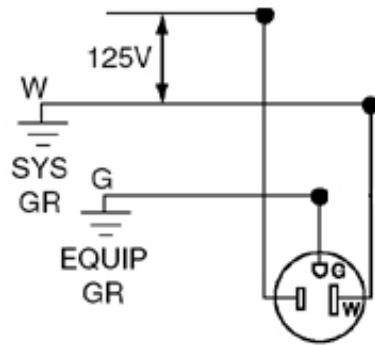

Item Description

15 Amp, 125 Volt, NEMA: 5-15R, Pole: 2, 3-Wire, Tamper-Resistant, Decora, Duplex Receptacle/Outlet, Straight Blade, Grounding, Quickwire Push-In & Side, Standards and Certifications: UL/CSA, Warranty: 2 Year Limited, Color: Brown, NEC compliant

Company/brand: Decora

Device Type: Duplex Receptacle

Blade Type: Straight Blade

Grounding: Grounding

Termination: Quickwire Push-In & Side

Standards and Certifications: UL/CSA

Warranty: 2 Year Limited

Color: Brown

Color:  Brown

UPC Code: 07847738159

Country Of Origin: United States

NEMA:
5-15R

Wiring Diagram

5-15R

SPECIFICATION SUBMITTAL

JOB NAME: <input type="text"/>	CATALOG NUMBERS: <input type="text"/>	<input type="text"/>
JOB NUMBER: <input type="text"/>	<input type="text"/>	<input type="text"/>