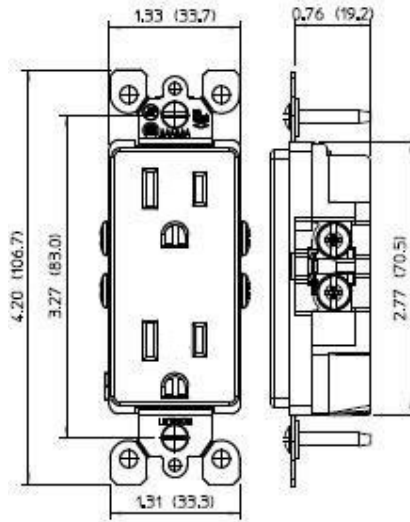

Technical Information

Product Features

Amperage: 15 A

Voltage: 125 VAC

NEMA: 5-15R

Pole: 2

Wire: 3

Feature: Tamper-Resistant

Color:  Brown

UPC Code: 07847738159

Country Of Origin: United States

NEMA:
5-15R

Wiring Diagram

5-15R

SPECIFICATION SUBMITTAL

JOB NAME: <input type="text"/>	CATALOG NUMBERS: <input type="text"/>	<input type="text"/>
JOB NUMBER: <input type="text"/>	<input type="text"/>	<input type="text"/>