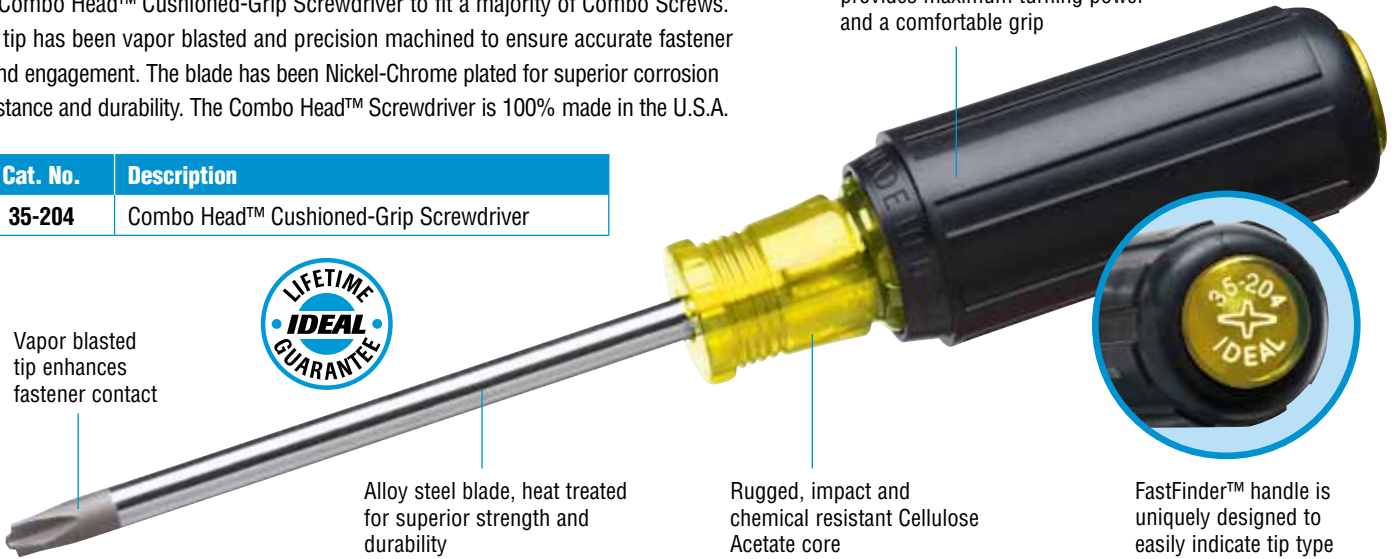

# Combo Head™ Cushioned-Grip Screwdriver

With the increasing popularity of Combination Fasteners, IDEAL manufactures the Combo Head™ Cushioned-Grip Screwdriver to fit a majority of Combo Screws. The tip has been vapor blasted and precision machined to ensure accurate fastener fit and engagement. The blade has been Nickel-Chrome plated for superior corrosion resistance and durability. The Combo Head™ Screwdriver is 100% made in the U.S.A.

Traditional Cushioned-Grip design provides maximum turning power and a comfortable grip

| Cat. No. | Description                            |
|----------|--|
| 35-204   | Combo Head™ Cushioned-Grip Screwdriver |

Vapor blasted tip enhances fastener contact

Alloy steel blade, heat treated for superior strength and durability

Rugged, impact and chemical resistant Cellulose Acetate core

FastFinder™ handle is uniquely designed to easily indicate tip type

Different sizes of Combination Fasteners mean using different tools, right? Wrong! The Combo Head™ was designed to fit snugly into multiple sizes of Combo Screws, eliminating the need to buy more bulky tools. Among the competition, the IDEAL Combo Head™ tip features the most touch points, minimizing cam-out and stripping. See and feel the difference for yourself!