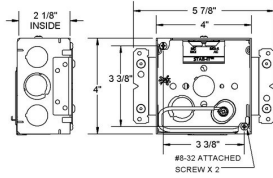

4 IN. SQUARE WELDED BOXES - 1-1/2 IN. DEEP WITH ARMORED CABLE / METAL CLAD / FLEX CLAMPS

4 in. Square Box, 2-1/8 in. Deep - Welded with STAB-IT Connector
600V, Raised Ground, 8" #12 Solid Copper Pigtail, UBS, M Bracket

A18

Catalog #: 232MS

APPLICATIONS

RACO® STAB-IT boxes are great for any job where flexible armored cable is being used
RACO® Boxes are installed in walls or ceilings for lighting fixtures, switches or receptacles

PRODUCT FEATURES

Designed for quick installation of flex, MC, MCI, MCI-A, AC, and HCF Cable
TKO® Knockouts offer greater flexibility with RACO patented combination 1/2" and 3/4" knockout
UBS Support - Welded to box, preset bend points to work with wall thickness 2-1/2" to 6"

UL LISTED

File E195978

CULUS

N/A

COMPLIANCES

s are acceptable for use in 2-hour fire rated walls. For additional information, consult UL "Fire Resistance Directory" or the UL website at www.ul.com

FIRE RESISTANCE

Acceptable for use in 2-hour rated walls

GENERAL PRODUCT INFORMATION

Wiring System: Armored Cable/Metal Clad/MCI-A/Flex
Color: Gray
Country of Origin: USA

CONFIGURATION

Cable Priouts: 2
Bracket Type: M Bracket
Bracket Setback: 3/8"
Drawn or Welded: Welded
Raised Ground: Yes
Gangs: 2
Side Knockout(s): (6) 1/2", (3) 1/2"-3/4" TKO
Bottom Knockouts(s): (1) 1/2", (1) 1/2"-3/4" TKO

PRODUCT MEASUREMENTS

Depth: 2-1/8 in.
Cubic Inches (cm3): 30.3 (496.5)
Product Length (in.): 2.750
Product Width (in.): 5.860
Product Height (in.): 4.000

PACKAGING

Package Type: Boxed
Minimum Pack Qty.: 25
Std. Pkg.: 25
Ship Carton Qty.: 25
Product UPC-A Labeled: No
Ship Carton Length (in.): 20.875
Ship Carton Width (in.): 8.500
Ship Carton Height (in.): 9.000
Pallet Qty: 1375
UPC Number: 050169500736
I2of5: 50050169500731