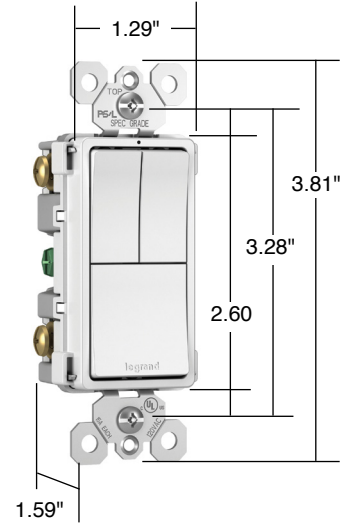

Technical Information

Performance

Electrical	
Supply Voltage	120/125VAC
Environmental	
Application	Indoor Use Only

RCD113W

Warranty

One year