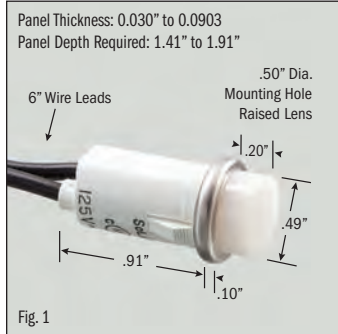

.500" MOUNTING HOLE DIAMETER

LENS TYPE	TERMINATION	LENS COLOR*	LAMP VOLTAGE	LAMP TYPE	BEZEL COLOR	CATALOG NUMBER	FIG. NO.
Raised	6" Wire	White	14 VAC/DC	Incandescent	Stainless	SL53411-4-BG	1
Raised	6" Wire	White	28 VAC/DC	Incandescent	Stainless	SL53411-5-BG	1
Raised	6" Wire	White	125 VAC	Neon	Stainless	SL53411-6-BG	1
Raised	6" Wire	White	250 VAC	Neon	Stainless	SL53411-7-BG	1
Raised	6" Wire	Blue	14 VAC/DC	Incandescent	Stainless	SL53412-4-BG	2
Raised	6" Wire	Blue	28 VAC/DC	Incandescent	Stainless	SL53412-5-BG	2
Raised	6" Wire	Blue	125 VAC	Neon	Stainless	SL53412-6-BG	2
Raised	6" Wire	Blue	250 VAC	Neon	Stainless	SL53412-7-BG	2
Raised	6" Wire	Green	14 VAC/DC	Incandescent	Stainless	SL53413-4-BG	3
Raised	6" Wire	Green	28 VAC/DC	Incandescent	Stainless	SL53413-5-BG	3
Raised	6" Wire	Green	125 VAC	Neon	Stainless	SL53413-6-BG	3
Raised	6" Wire	Green	250 VAC	Neon	Stainless	SL53413-7-BG	3
Raised	6" Wire	Green	480 VAC	Neon	Stainless	SL53413-8-BG	3
Raised	6" Wire	Clear	14 VAC/DC	Incandescent	Stainless	SL53414-4-BG	4
Raised	6" Wire	Clear	28 VAC/DC	Incandescent	Stainless	SL53414-5-BG	4
Raised	6" Wire	Clear	125 VAC	Neon	Stainless	SL53414-6-BG	4
Raised	6" Wire	Clear	250 VAC	Neon	Stainless	SL53414-7-BG	4
Raised	6" Wire	Red	14 VAC/DC	Incandescent	Stainless	SL53415-4-BG	5
Raised	6" Wire	Red	28 VAC/DC	Incandescent	Stainless	SL53415-5-BG	5
Raised	6" Wire	Red	125 VAC	Neon	Stainless	SL53415-6-BG	5
Raised	6" Wire	Red	250 VAC	Neon	Stainless	SL53415-7-BG	5
Raised	6" Wire	Amber	14 VAC/DC	Incandescent	Stainless	SL53416-4-BG	6
Raised	6" Wire	Amber	28 VAC/DC	Incandescent	Stainless	SL53416-5-BG	6
Raised	6" Wire	Amber	125 VAC	Neon	Stainless	SL53416-6-BG	6
Raised	6" Wire	Amber	250 VAC	Neon	Stainless	SL53416-7-BG	6
Raised	.187" Q.C.	White	125 VAC	Neon	Stainless	SL53421-6-BG	7
Raised	.187" Q.C.	Green	28 VAC/DC	Incandescent	Stainless	SL53423-5-BG	8
Raised	.187" Q.C.	Green	125 VAC	Neon	Stainless	SL53423-6-BG	8
Raised	.187" Q.C.	Green	250 VAC	Neon	Stainless	SL53423-7-BG	8
Raised	.187" Q.C.	Red	28 VAC/DC	Incandescent	Stainless	SL53425-5-BG	9
Raised	.187" Q.C.	Red	125 VAC	Neon	Stainless	SL53425-6-BG	9
Raised	.187" Q.C.	Red	250 VAC	Neon	Stainless	SL53425-7-BG	9
Raised	.187" Q.C.	Amber	28 VAC/DC	Incandescent	Stainless	SL53426-5-BG	10
Raised	.187" Q.C.	Amber	125 VAC	Neon	Stainless	SL53426-6-BG	10