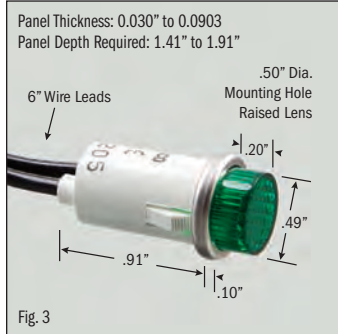

.500" MOUNTING HOLE DIAMETER

LENS TYPE	TERMINATION	LENS COLOR*	LAMP VOLTAGE	LAMP TYPE	BEZEL COLOR	CATALOG NUMBER	FIG. NO.
Raised	6" Wire	White	14 VAC/DC	Incandescent	Stainless	SL53411-4-BG	1
Raised	6" Wire	White	28 VAC/DC	Incandescent	Stainless	SL53411-5-BG	1
Raised	6" Wire	White	125 VAC	Neon	Stainless	SL53411-6-BG	1
Raised	6" Wire	White	250 VAC	Neon	Stainless	SL53411-7-BG	1
Raised	6" Wire	Blue	14 VAC/DC	Incandescent	Stainless	SL53412-4-BG	2
Raised	6" Wire	Blue	28 VAC/DC	Incandescent	Stainless	SL53412-5-BG	2
Raised	6" Wire	Blue	125 VAC	Neon	Stainless	SL53412-6-BG	2
Raised	6" Wire	Blue	250 VAC	Neon	Stainless	SL53412-7-BG	2
Raised	6" Wire	Green	14 VAC/DC	Incandescent	Stainless	SL53413-4-BG	3
Raised	6" Wire	Green	28 VAC/DC	Incandescent	Stainless	SL53413-5-BG	3
Raised	6" Wire	Green	125 VAC	Neon	Stainless	SL53413-6-BG	3
Raised	6" Wire	Green	250 VAC	Neon	Stainless	SL53413-7-BG	3
Raised	6" Wire	Green	480 VAC	Neon	Stainless	SL53413-8-BG	3
Raised	6" Wire	Clear	14 VAC/DC	Incandescent	Stainless	SL53414-4-BG	4
Raised	6" Wire	Clear	28 VAC/DC	Incandescent	Stainless	SL53414-5-BG	4
Raised	6" Wire	Clear	125 VAC	Neon	Stainless	SL53414-6-BG	4
Raised	6" Wire	Clear	250 VAC	Neon	Stainless	SL53414-7-BG	4
Raised	6" Wire	Red	14 VAC/DC	Incandescent	Stainless	SL53415-4-BG	5
Raised	6" Wire	Red	28 VAC/DC	Incandescent	Stainless	SL53415-5-BG	5
Raised	6" Wire	Red	125 VAC	Neon	Stainless	SL53415-6-BG	5
Raised	6" Wire	Red	250 VAC	Neon	Stainless	SL53415-7-BG	5
Raised	6" Wire	Amber	14 VAC/DC	Incandescent	Stainless	SL53416-4-BG	6
Raised	6" Wire	Amber	28 VAC/DC	Incandescent	Stainless	SL53416-5-BG	6
Raised	6" Wire	Amber	125 VAC	Neon	Stainless	SL53416-6-BG	6
Raised	6" Wire	Amber	250 VAC	Neon	Stainless	SL53416-7-BG	6
Raised	.187" Q.C.	White	125 VAC	Neon	Stainless	SL53421-6-BG	7
Raised	.187" Q.C.	Green	28 VAC/DC	Incandescent	Stainless	SL53423-5-BG	8
Raised	.187" Q.C.	Green	125 VAC	Neon	Stainless	SL53423-6-BG	8
Raised	.187" Q.C.	Green	250 VAC	Neon	Stainless	SL53423-7-BG	8
Raised	.187" Q.C.	Red	28 VAC/DC	Incandescent	Stainless	SL53425-5-BG	9
Raised	.187" Q.C.	Red	125 VAC	Neon	Stainless	SL53425-6-BG	9
Raised	.187" Q.C.	Red	250 VAC	Neon	Stainless	SL53425-7-BG	9
Raised	.187" Q.C.	Amber	28 VAC/DC	Incandescent	Stainless	SL53426-5-BG	10
Raised	.187" Q.C.	Amber	125 VAC	Neon	Stainless	SL53426-6-BG	10