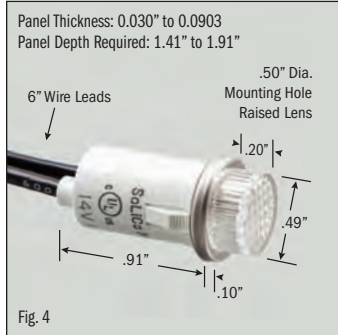

.500" MOUNTING HOLE DIAMETER

LENS TYPE	TERMINATION	LENS COLOR*	LAMP VOLTAGE	LAMP TYPE	BEZEL COLOR	CATALOG NUMBER	FIG. NO.
Raised	6" Wire	White	14 VAC/DC	Incandescent	Stainless	SL53411-4-BG	1
Raised	6" Wire	White	28 VAC/DC	Incandescent	Stainless	SL53411-5-BG	1
Raised	6" Wire	White	125 VAC	Neon	Stainless	SL53411-6-BG	1
Raised	6" Wire	White	250 VAC	Neon	Stainless	SL53411-7-BG	1
Raised	6" Wire	Blue	14 VAC/DC	Incandescent	Stainless	SL53412-4-BG	2
Raised	6" Wire	Blue	28 VAC/DC	Incandescent	Stainless	SL53412-5-BG	2
Raised	6" Wire	Blue	125 VAC	Neon	Stainless	SL53412-6-BG	2
Raised	6" Wire	Blue	250 VAC	Neon	Stainless	SL53412-7-BG	2
Raised	6" Wire	Green	14 VAC/DC	Incandescent	Stainless	SL53413-4-BG	3
Raised	6" Wire	Green	28 VAC/DC	Incandescent	Stainless	SL53413-5-BG	3
Raised	6" Wire	Green	125 VAC	Neon	Stainless	SL53413-6-BG	3
Raised	6" Wire	Green	250 VAC	Neon	Stainless	SL53413-7-BG	3
Raised	6" Wire	Green	480 VAC	Neon	Stainless	SL53413-8-BG	3
Raised	6" Wire	Clear	14 VAC/DC	Incandescent	Stainless	SL53414-4-BG	4
Raised	6" Wire	Clear	28 VAC/DC	Incandescent	Stainless	SL53414-5-BG	4
Raised	6" Wire	Clear	125 VAC	Neon	Stainless	SL53414-6-BG	4
Raised	6" Wire	Clear	250 VAC	Neon	Stainless	SL53414-7-BG	4
Raised	6" Wire	Red	14 VAC/DC	Incandescent	Stainless	SL53415-4-BG	5
Raised	6" Wire	Red	28 VAC/DC	Incandescent	Stainless	SL53415-5-BG	5
Raised	6" Wire	Red	125 VAC	Neon	Stainless	SL53415-6-BG	5
Raised	6" Wire	Red	250 VAC	Neon	Stainless	SL53415-7-BG	5
Raised	6" Wire	Amber	14 VAC/DC	Incandescent	Stainless	SL53416-4-BG	6
Raised	6" Wire	Amber	28 VAC/DC	Incandescent	Stainless	SL53416-5-BG	6
Raised	6" Wire	Amber	125 VAC	Neon	Stainless	SL53416-6-BG	6
Raised	6" Wire	Amber	250 VAC	Neon	Stainless	SL53416-7-BG	6
Raised	.187" Q.C.	White	125 VAC	Neon	Stainless	SL53421-6-BG	7
Raised	.187" Q.C.	Green	28 VAC/DC	Incandescent	Stainless	SL53423-5-BG	8
Raised	.187" Q.C.	Green	125 VAC	Neon	Stainless	SL53423-6-BG	8
Raised	.187" Q.C.	Green	250 VAC	Neon	Stainless	SL53423-7-BG	8
Raised	.187" Q.C.	Red	28 VAC/DC	Incandescent	Stainless	SL53425-5-BG	9
Raised	.187" Q.C.	Red	125 VAC	Neon	Stainless	SL53425-6-BG	9
Raised	.187" Q.C.	Red	250 VAC	Neon	Stainless	SL53425-7-BG	9
Raised	.187" Q.C.	Amber	28 VAC/DC	Incandescent	Stainless	SL53426-5-BG	10
Raised	.187" Q.C.	Amber	125 VAC	Neon	Stainless	SL53426-6-BG	10