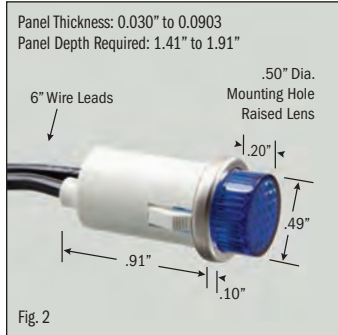

.500" MOUNTING HOLE DIAMETER

LENS TYPE	TERMINATION	LENS COLOR*	LAMP VOLTAGE	LAMP TYPE	BEZEL COLOR	CATALOG NUMBER	FIG. NO.
Raised	6" Wire	White	14 VAC/DC	Incandescent	Stainless	SL53411-4-BG	1
Raised	6" Wire	White	28 VAC/DC	Incandescent	Stainless	SL53411-5-BG	1
Raised	6" Wire	White	125 VAC	Neon	Stainless	SL53411-6-BG	1
Raised	6" Wire	White	250 VAC	Neon	Stainless	SL53411-7-BG	1
Raised	6" Wire	Blue	14 VAC/DC	Incandescent	Stainless	SL53412-4-BG	2
Raised	6" Wire	Blue	28 VAC/DC	Incandescent	Stainless	SL53412-5-BG	2
Raised	6" Wire	Blue	125 VAC	Neon	Stainless	SL53412-6-BG	2
Raised	6" Wire	Blue	250 VAC	Neon	Stainless	SL53412-7-BG	2
Raised	6" Wire	Green	14 VAC/DC	Incandescent	Stainless	SL53413-4-BG	3
Raised	6" Wire	Green	28 VAC/DC	Incandescent	Stainless	SL53413-5-BG	3
Raised	6" Wire	Green	125 VAC	Neon	Stainless	SL53413-6-BG	3
Raised	6" Wire	Green	250 VAC	Neon	Stainless	SL53413-7-BG	3
Raised	6" Wire	Green	480 VAC	Neon	Stainless	SL53413-8-BG	3
Raised	6" Wire	Clear	14 VAC/DC	Incandescent	Stainless	SL53414-4-BG	4
Raised	6" Wire	Clear	28 VAC/DC	Incandescent	Stainless	SL53414-5-BG	4
Raised	6" Wire	Clear	125 VAC	Neon	Stainless	SL53414-6-BG	4
Raised	6" Wire	Clear	250 VAC	Neon	Stainless	SL53414-7-BG	4
Raised	6" Wire	Red	14 VAC/DC	Incandescent	Stainless	SL53415-4-BG	5
Raised	6" Wire	Red	28 VAC/DC	Incandescent	Stainless	SL53415-5-BG	5
Raised	6" Wire	Red	125 VAC	Neon	Stainless	SL53415-6-BG	5
Raised	6" Wire	Red	250 VAC	Neon	Stainless	SL53415-7-BG	5
Raised	6" Wire	Amber	14 VAC/DC	Incandescent	Stainless	SL53416-4-BG	6
Raised	6" Wire	Amber	28 VAC/DC	Incandescent	Stainless	SL53416-5-BG	6
Raised	6" Wire	Amber	125 VAC	Neon	Stainless	SL53416-6-BG	6
Raised	6" Wire	Amber	250 VAC	Neon	Stainless	SL53416-7-BG	6
Raised	.187" Q.C.	White	125 VAC	Neon	Stainless	SL53421-6-BG	7
Raised	.187" Q.C.	Green	28 VAC/DC	Incandescent	Stainless	SL53423-5-BG	8
Raised	.187" Q.C.	Green	125 VAC	Neon	Stainless	SL53423-6-BG	8
Raised	.187" Q.C.	Green	250 VAC	Neon	Stainless	SL53423-7-BG	8
Raised	.187" Q.C.	Red	28 VAC/DC	Incandescent	Stainless	SL53425-5-BG	9
Raised	.187" Q.C.	Red	125 VAC	Neon	Stainless	SL53425-6-BG	9
Raised	.187" Q.C.	Red	250 VAC	Neon	Stainless	SL53425-7-BG	9
Raised	.187" Q.C.	Amber	28 VAC/DC	Incandescent	Stainless	SL53426-5-BG	10
Raised	.187" Q.C.	Amber	125 VAC	Neon	Stainless	SL53426-6-BG	10