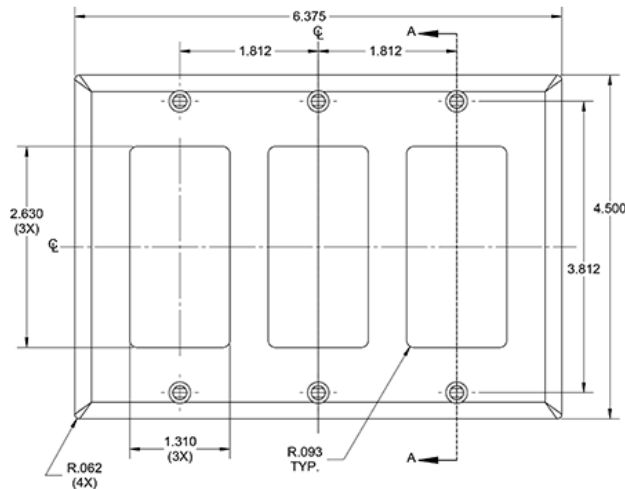

80411-T

Brand Features

Leviton Decora Designer Wallplates — available in a wide spectrum of colors and styles — can add subtle elegance to any home. Sleek, versatile and convenient, they also come in a midway size that gives even greater coverage, and can hide unsightly wall surface irregularities. All Leviton Decorative Wallplates can stand up to heavy use while coordinating perfectly with paint or wall coverings. Think of them as the finishing touch to giving a home its signature look.

Item Description

3-Gang, 3-Decora Standard size thermoset wallplate/faceplate. Light Almond

Technical Information

Product Features

Type: Standard Size

Gang: 3

Material: Thermoset Plastic

Color: Light Almond

Mount: Device

Standards and Certifications: UL/CSA

UPC Code: 07847727660

Country Of Origin: United States

SPECIFICATION SUBMITTAL

JOB NAME:	CATALOG NUMBERS:	
<input type="text"/>	<input type="text"/>	<input type="text"/>
JOB NUMBER:	<input type="text"/>	<input type="text"/>