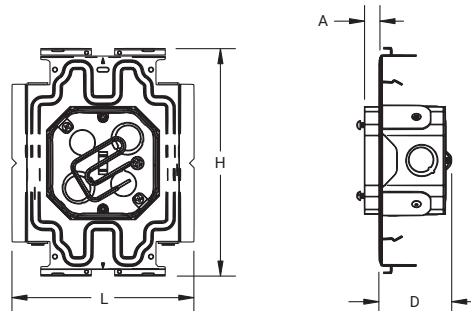

Acting as an adjustable mud ring, this feature allows the depth to be adjusted by two screws—which proves to be crucial when an electrical box is fixed to a stationary fixture or to accommodate thicker drywall. When attached to a stationary fixture, the box remains fixed while the depth adjustment feature moves in and out to accommodate multiple thicknesses of drywall.

For stud spacing above 17 inches, combine the nVent CADDY Adjustable Depth Octagon Box with Mounting Plate Rail and the nVent CADDY Heavy Duty Telescoping Bracket to achieve luminaire rating.

FEATURES

- Patent pending
- Compatible with the nVent CADDY T-Grid Mounting Clip and Heavy Duty Telescoping Bracket for overhead T-Grid applications
- Designed for snap-on installation to the nVent CADDY Heavy Duty Telescoping Bracket to allow for easy positioning along bracket
- Inner ring allows for adjustment before or after drywall and ceiling tile installation
- Includes multiple knockouts on each side of the box
- Drop-wire attachment point
- Compatible with nVent CADDY First Means of Securement for Heavy Duty Box Bracket for flexible and EMT conduit

Part Number	Finish	Material	Adjustable Depth A	Length L	Height H	Depth D	Box Depth
TB430C	Pregalvanized	Steel	0.55 – 1.5"	6.27"	7.9"	2.49"	2.8"

UL Listed for Fixture and Luminaire Support

Application	Sub-Application	Span	Load	Rail Required
Ceiling	T-Grid	9"-25"	50 lb	No
Ceiling	Overhead Hard Deck	9"-17"	50 lb	No
Ceiling	Overhead Hard Deck	17"-25"	50 lb	Yes
In-Wall	-	9"-17"	10 lb	No
In-Wall	-	17"-25"	10 lb	Yes