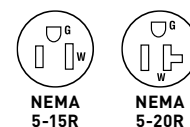

CATALOG NUMBER	RATING		COLOR	NEMA CONFIG. NO.	3rd PARTY COMPLIANCE		
	A.	V.			UL498	FSUL WC596	C22.2 No. 42
DUST & MOISTURE RESISTANT							
6207	15	125	Duplex, Dust and Moisture Resistant, Gray	5-15R	•	•	•
CR6207	15	125	Duplex, Corrosion, Dust and Moisture Resistant, Yellow	5-15R	•	•	•
6307	20	125	Duplex, Dust and Moisture Resistant, Gray	5-20R	•	•	•
6307RED	20	125	Duplex, Dust and Moisture Resistant, Red	5-20R	•	•	•
CR6307	20	125	Duplex, Corrosion, Dust and Moisture Resistant, Yellow	5-20R	•	•	•

CATALOG NUMBER	RATING		COLOR	NEMA CONFIG. NO.	3rd PARTY COMPLIANCE		
	A.	V.			UL498	FSUL WC596	C22.2 No. 42
CLOCK HANGERS							
S3713I	15	125	Recessed Receptacle with Ivory Smooth Wall Plate	5-15R	•	•	•
S3713W	15	125	Recessed Receptacle with White Smooth Wall Plate	5-15R	•	•	•
S3713GRY	15	125	Recessed Receptacle with Gray Smooth Wall Plate	5-15R	•	•	•
S3713BK	15	125	Recessed Receptacle with Black Smooth Wall Plate	5-15R	•	•	•
S3713LA	15	125	Recessed Receptacle with Light Almond Smooth Wall Plate	5-15R	•	•	•
S3733SS	15	125	Recessed Receptacle with Stainless Steel Wall Plate	5-15R	•	•	•
S3733	15	125	Recessed Receptacle with Brass Wall Plate	5-15R	•	•	•
TAMPER-RESISTANT CLOCK HANGERS BACK & SIDE WIRE							
S3713TRI	15	125	Recessed Receptacle with Ivory Smooth Wall Plate	5-15R	•	•	•
S3713TRW	15	125	Recessed Receptacle with White Smooth Wall Plate	5-15R	•	•	•
S3713TRGRY	15	125	Recessed Receptacle with Gray Smooth Wall Plate	5-15R	•	•	•
S3713TRBK	15	125	Recessed Receptacle with Black Smooth Wall Plate	5-15R	•	•	•
S3713TRLA	15	125	Recessed Receptacle with Light Almond Smooth Wall Plate	5-15R	•	•	•

CATALOG NUMBER	RATING		COLOR	NEMA CONFIG. NO.	3rd PARTY COMPLIANCE
	A.	V.			cULus
RECESSED DUPLEX TAMPER-RESISTANT RECEPTACLE					
R885TRWCC6	15	125	White	5-15R	•

2 Pole, 3 Wire

DEVICES & WALL PLATES

Color Selection Chart