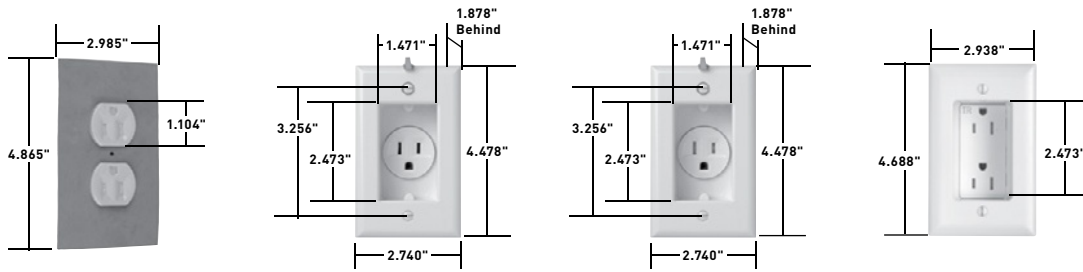

STRAIGHT BLADE RECEPTACLES

Dust & Moisture Resistant & Clock Hanger Receptacles 15 & 20A, 125V

6207
shown with neoprene
sealing mat

S3713I

S3713TRI

R885TRWCC6

Features – Dust & Moisture Resistant

- Duplex receptacle has face backed by neoprene gasket which is slit to provide wiping action on plug blades and to provide positive closure when not in use.
- Cellular neoprene sealing mat fits under wall plate.

CATALOG NUMBER	RATING		COLOR	NEMA CONFIG. NO.	3rd PARTY COMPLIANCE		
	A.	V.			UL498	FSUL WC596	C22.2 No. 42
CLOCK HANGERS							
S3713I	15	125	Recessed Receptacle with Ivory Smooth Wall Plate	5-15R	•	•	•
S3713W	15	125	Recessed Receptacle with White Smooth Wall Plate	5-15R	•	•	•
S3713GRY	15	125	Recessed Receptacle with Gray Smooth Wall Plate	5-15R	•	•	•
S3713BK	15	125	Recessed Receptacle with Black Smooth Wall Plate	5-15R	•	•	•
S3713LA	15	125	Recessed Receptacle with Light Almond Smooth Wall Plate	5-15R	•	•	•
S3733SS	15	125	Recessed Receptacle with Stainless Steel Wall Plate	5-15R	•	•	•
S3733	15	125	Recessed Receptacle with Brass Wall Plate	5-15R	•	•	•
TAMPER-RESISTANT CLOCK HANGERS BACK & SIDE WIRE							
S3713TRI	15	125	Recessed Receptacle with Ivory Smooth Wall Plate	5-15R	•	•	•
S3713TRW	15	125	Recessed Receptacle with White Smooth Wall Plate	5-15R	•	•	•
S3713TRGRY	15	125	Recessed Receptacle with Gray Smooth Wall Plate	5-15R	•	•	•
S3713TRBK	15	125	Recessed Receptacle with Black Smooth Wall Plate	5-15R	•	•	•
S3713TRLA	15	125	Recessed Receptacle with Light Almond Smooth Wall Plate	5-15R	•	•	•

CATALOG NUMBER	RATING		COLOR	NEMA CONFIG. NO.	3rd PARTY COMPLIANCE
	A.	V.			cULus
RECESSED DUPLEX TAMPER-RESISTANT RECEPTACLE					
R885TRWCC6	15	125	White	5-15R	•

2 Pole, 3 Wire

DEVICES & WALL PLATES

Color Selection Chart