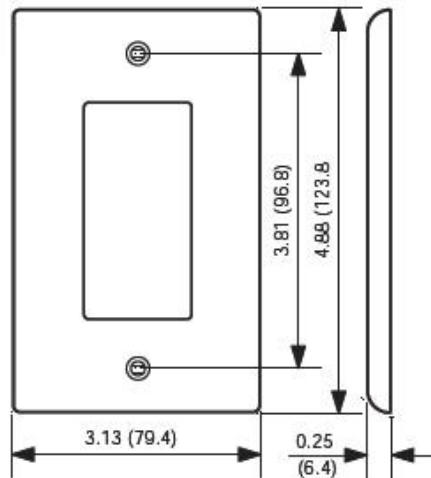

Item Description

3-Gang Decora/GFCI Device Decora Wallplate/Faceplate, Midway Size, Thermoplastic Nylon, Device Mount, - Ivory

Technical Information

Product Features

Type: Midway Size

Gang: 3

Material: Nylon

Color: Ivory

Mount: Device

Standards and Certifications: UL/CSA

Warranty: 10-Year Limited

UPC Code: 07847795795

NOTE: Add 1.81" (46.0mm) for each additional gang.

SPECIFICATION SUBMITTAL

JOB NAME:	CATALOG NUMBERS:	
<input type="text"/>	<input type="text"/>	<input type="text"/>
JOB NUMBER:	<input type="text"/>	<input type="text"/>