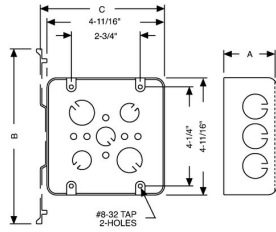

4-11/16 IN. SQUARE WELDED BOXES 2-1/8 IN. WITH CONDUIT KO'S

4-11/16 in. Square Boxes, 2-1/8 in. Deep - Welded with Conduit KO's
600V, Raised Ground, 10 in. #12 Stranded Copper Pigtail

A26

Catalog #: 257SM

APPLICATIONS

RACO® 4-11/16" Boxes are used for a wide variety of industrial applications where larger sized conductors or wiring devices are needed and more volume is required
N/A

PRODUCT FEATURES

Combination screw heads provide for faster installation
TKO knockouts allow for design and installation flexibility

Bracket Type: No Bracket
Drawn or Welded: Welded
Raised Ground: Yes
Side Knockout(s): (12) TKO®
Bottom Knockouts(s): (1) 1/2 in. & (3) TKO®

DRAWING DIMENSIONS

Dimension A: 2-1/8 in.

PRODUCT MEASUREMENTS

Depth: 2-1/8 in.
Cubic Inches (cm³): 42.0 (688.2)
Wt. Ea. (Lbs.): 1.151
Product Length (in.): 2.19
Product Width (in.): 4.69
Product Height (in.): 4.69

PACKAGING

Minimum Pack Qty.: 25
Std. Pkg.: 25
Product UPC-A Labeled: Yes
Weight (Lbs. Per/C): 115.10
Ship Carton Length (in.): 21.38
Ship Carton Width (in.): 7.50
Ship Carton Height (in.): 9.75
Ctn Weight (Lbs.): 28.77
Pallet Qty: 1500
UPC Number: 050169982570
I2of5: 50050169982575