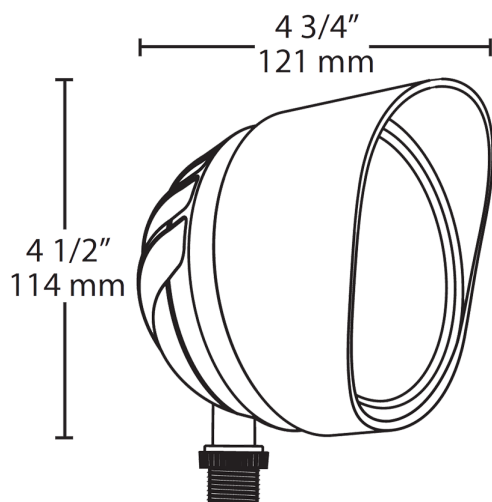

Dimensions

Features

12W LED equivalent to 75W BR30/halogen/wide flood

Mount as an uplight or downlight on a RAB Mighty Post or junction box

Microprismatic diffusion lens for smooth and even light distribution