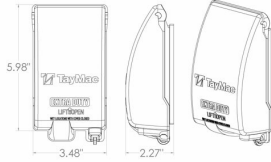

**METALLIC LOW PROFILE WIU COVERS**

**Single Gang Metal Low Profile While-In-Use Covers - Extra Duty®  
Vertical 8-in-1**

**C11**

Catalog #: MX4280WH

**APPLICATIONS**

Designed for use whenever weatherproof protection is required while an outlet is in use.  
N/A

**PRODUCT FEATURES**

- Revolutionary patented design expands from 2" to 3-1/2" for while-in-use needs
- Heavy duty die-cast metal construction
- Patented Quick-Fit™ keyhole mounting system allows installation in under a minute.
- Pre-configured for GFCI with patented Knockout technology for alternate devices
- Includes attached gasket and mounting hardware
- Lockable tab
- Premium Powder Coat

**GENERAL PRODUCT INFORMATION**

Color: Gray

**CONFIGURATION**

Gangs: 1

**PRODUCT MEASUREMENTS**

Depth: 2 in. to 3-1/2 in.  
Wt. Ea. (Lbs.): 0.800

**PACKAGING**

Package Type: Shrink  
 Std. Pkg.: 6  
 Product UPC-A Labeled: Yes  
 Weight (Lbs. Per/C): 80.00  
 Ship Carton Length (in.): 14.63  
 Ship Carton Width (in.): 4.13  
 Ship Carton Height (in.): 7.00  
 Ctn Weight (Lbs.): 4.80  
 Pallet Qty: 810.00  
 UPC Number: 092326117401  
 I2of5: 30092326117402