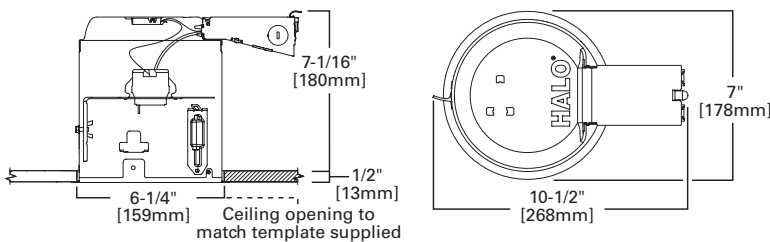

cULus Listed

- Compact 10 in³ box volume
- Listed for maximum (6) No. 12 AWG or (8) No. 14 AWG 90° C splice conductors in box

Remodel Flange

- Die formed flange maintains precise whole circumference
- Integral flange secures fixture against the ceiling

Air-Tite™ code compliant

- Certified under ASTM E283
- Exclusive gasket seals aperture, frame & ceiling
- No additional caulk required

Socket

- Porcelain socket with nickel plated brass screw shell
- Snap-in springs secure socket to socket plate, and may be detached when using socket supporting trims

Thermal Protector

- Self resetting thermal protector deactivates fixture if overheating occurs due to improper lamping

Trims

- Halo Fit-All concept offers multiple trim options in a variety of design styles, and functional beam distributions to control beam angle and lumen delivery in accommodating various lamp types including Halogen, CFL and LEDD

Compliance

- cULus Listed 1598 Luminaire
- cULus Listed Damp Location
- cULus Listed for Wet Location, covered ceiling, with select trims
- cULus Listed for direct contact with insulation and combustible material*
- Air-Tite code compliant. Certified under ASTM E283; not exceeding 2.0 cfm (0.944 L/s) air leakage rate tested at a 1.57 psf (75 Pa) pressure differential
- RoHS compliant

*Not to be used in direct contact with spray foam insulation (Consult NEMA LSD57-2013)

Dimensions

E7RICAT

6" IC, Air-Tite, Remodel Housing

E26 Screw base housing

FOR USE IN INSULATED CEILINGS

FOR DIRECT CONTACT WITH INSULATION*

Special Features

- Hinged J-Box with Slide-N-Side™
- Quick Connect™ push wire nuts
- Air-Tite™ code compliant
- Speed Clamps