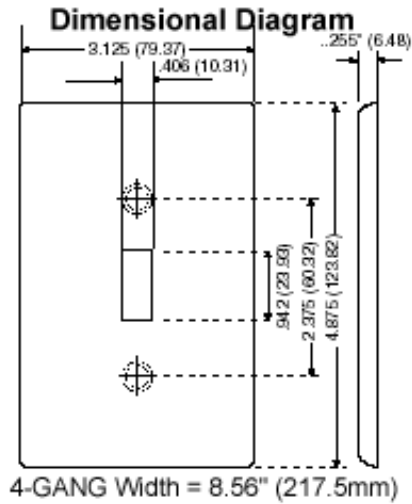

SPECIFICATION SUBMITTAL

JOB NAME:	CATALOG NUMBERS:	
____	____	____
JOB NUMBER:	____	____