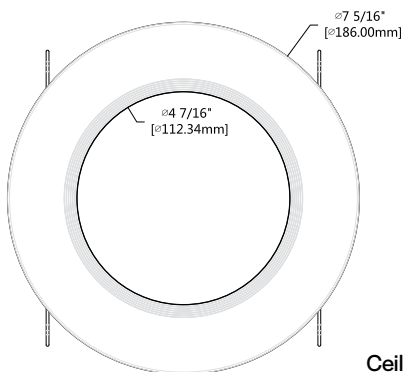

- UL for Wet Location
- Energy Star Downlight V1.0
- RoHS compliant
- FCC
- California Title 20, Title 24 & JA8 Compliant

Push Lens Retrofit Slim Downlight

Ordering Logic:

Series	Size	CCT	Trim Style	Voltage
PUSH-RSD = Retrofit Slim Downlight w/Push Lens Selectable CCT	4 = 4" Round 6 = 6" Round	CS = Color Selectable, 90CRI, 2700K, 3000K, 3500K, 4000K, 5000K	BT = Baffle Trim ST = Smooth Trim	120V = 120V 50/60Hz, Triac Dimming

DATE: _____ LOCATION: _____
 TYPE: _____ PROJECT: _____
 CATALOG #: _____

Push Lens Retrofit Slim Downlight Dimensions

PUSH-RSD-4-CS-BT-120V

PUSH-RSD-4-CS-ST-120V

PUSH-RSD-6-CS-BT-120V

PUSH-RSD-6-CS-ST-120V

Push Lens Retrofit Slim Downlight Specifications Table

	PUSH-RSD-4-CS-BT-120V	PUSH-RSD-4-CS-ST-120V	PUSH-RSD-6-CS-BT-120V	PUSH-RSD-6-CS-ST-120V
Nominal Wattage	8W	8W	10W	10W
Delivered Lumens	700	700	900	900
Efficacy (lm/W)	88	88	90	90
CCT	Selectable 2700K, 3000K, 3500K, 4000K or 5000K	Selectable 2700K, 3000K, 3500K, 4000K or 5000K	Selectable 2700K, 3000K, 3500K, 4000K or 5000K	Selectable 2700K, 3000K, 3500K, 4000K or 5000K
CRI	90	90	90	90
L70 Lifetime (hrs)	50,000	50,000	50,000	50,000
Voltage	120V	120V	120V	120V
Power Factor	0.9	0.9	0.9	0.9
Dimming	Yes (Triac)	Yes (Triac)	Yes (Triac)	Yes (Triac)
Housing Material	Plastic	Plastic	Plastic	Plastic
Lens	PC	PC	PC	PC
Operating Temperature Min	-20° C (-4° F)	-20° C (-4° F)	-20° C (-4° F)	-20° C (-4° F)
Operating Temperature Max	40° C (104° F)	40° C (104° F)	40° C (104° F)	40° C (104° F)
Listings	UL/FCC/ES/T20/T24	UL/FCC/ES/T20/T24	UL/FCC/ES/T20/T24	UL/FCC/ES/T20/T24
Environment	Wet Location	Wet Location	Wet Location	Wet Location
Warranty (Years)	5	5	5	5