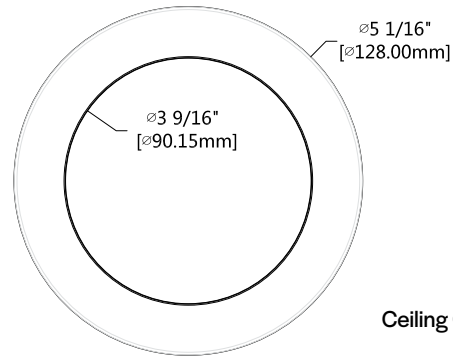

PUSH-RSD-4-CS-ST-120V