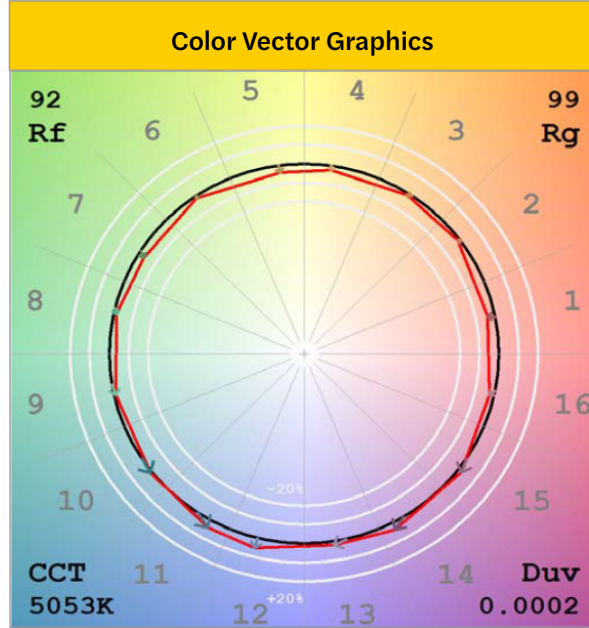

Performance Table

SKU	Product Code	Wattage	2700K		3000K		3500K		4000K		5000K	
			Lumen (lm)	Efficacy (lm/W)	Lumen (lm)	Efficacy (lm/W)	Lumen (lm)	Efficacy (lm/W)	Lumen (lm)	Efficacy (lm/W)	Lumen (lm)	Efficacy (lm/W)
89231	PUSH-RSD-4-CS-BT-120V	8	692	93	701	94	719	97	717	96	722	97
89232	PUSH-RSD-4-CS-ST-120V	8	703	94	711	95	728	98	726	97	732	98
89233	PUSH-RSD-6-CS-BT-120V	10	879	93	891	94	914	97	915	96	932	98
89234	PUSH-RSD-6-CS-ST-120V	10	887	93	899	94	922	96	925	96	937	98

Push Lens Retrofit Slim Downlight Specifications Table

	PUSH-RSD-4-CS-BT-120V	PUSH-RSD-4-CS-ST-120V	PUSH-RSD-6-CS-BT-120V	PUSH-RSD-6-CS-ST-120V
Nominal Wattage	8W	8W	10W	10W
Delivered Lumens	700	700	900	900
Efficacy (lm/W)	88	88	90	90
CCT	Selectable 2700K, 3000K, 3500K, 4000K or 5000K	Selectable 2700K, 3000K, 3500K, 4000K or 5000K	Selectable 2700K, 3000K, 3500K, 4000K or 5000K	Selectable 2700K, 3000K, 3500K, 4000K or 5000K
CRI	90	90	90	90
L70 Lifetime (hrs)	50,000	50,000	50,000	50,000
Voltage	120V	120V	120V	120V
Power Factor	0.9	0.9	0.9	0.9
Dimming	Yes (Triac)	Yes (Triac)	Yes (Triac)	Yes (Triac)
Housing Material	Plastic	Plastic	Plastic	Plastic
Lens	PC	PC	PC	PC
Operating Temperature Min	-20° C (-4° F)	-20° C (-4° F)	-20° C (-4° F)	-20° C (-4° F)
Operating Temperature Max	40° C (104° F)	40° C (104° F)	40° C (104° F)	40° C (104° F)
Listings	UL/FCC/ES/T20/T24	UL/FCC/ES/T20/T24	UL/FCC/ES/T20/T24	UL/FCC/ES/T20/T24
Environment	Wet Location	Wet Location	Wet Location	Wet Location
Warranty (Years)	5	5	5	5

LED Luminaires

Push Lens Retrofit Slim Downlight

Photometric Information

89233 PUSH-RSD-6-CS-BT-120V_5000K_20W

Information	
RF	92
RG	99

Zonal Lumen Summary

Zonal	Lumens	% Fixture
0° - 10°	35	4%
10° - 20°	93	10%
20° - 30°	139	15%
30° - 40°	165	18%
40° - 50°	169	18%
50° - 60°	150	16%
60° - 70°	111	12%
70° - 80°	60	6%
80° - 90°	11	1%
0° - 90°	932	100%