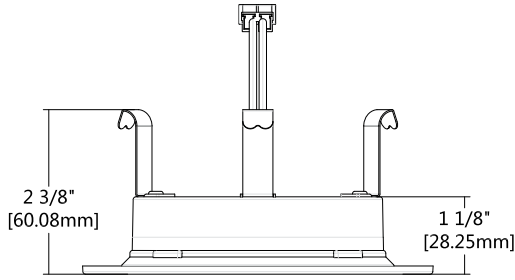

DATE: _____ LOCATION: _____
TYPE: _____ PROJECT: _____
CATALOG #: _____

Push Lens Retrofit Slim Downlight Dimensions

PUSH-RSD-4-CS-BT-120V