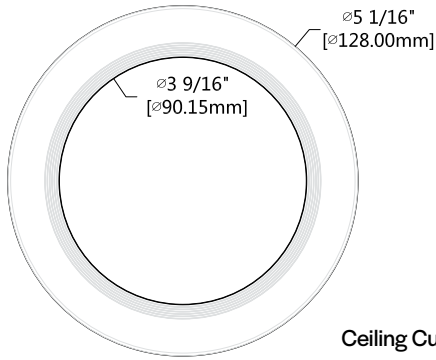

DATE: _____ LOCATION: _____
TYPE: _____ PROJECT: _____
CATALOG #: _____

Push Lens Retrofit Slim Downlight Dimensions

PUSH-RSD-4-CS-BT-120V