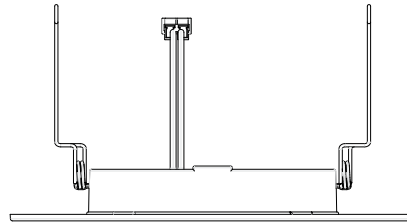

DATE: _____ LOCATION: _____
 TYPE: _____ PROJECT: _____
 CATALOG #: _____

Push Lens Retrofit Slim Downlight Dimensions

PUSH-RSD-4-CS-BT-120V

PUSH-RSD-4-CS-ST-120V

PUSH-RSD-6-CS-BT-120V

PUSH-RSD-6-CS-ST-120V

Push Lens Retrofit Slim Downlight Specifications Table

	PUSH-RSD-4-CS-BT-120V	PUSH-RSD-4-CS-ST-120V	PUSH-RSD-6-CS-BT-120V	PUSH-RSD-6-CS-ST-120V
Nominal Wattage	8W	8W	10W	10W
Delivered Lumens	700	700	900	900
Efficacy (lm/W)	88	88	90	90
CCT	Selectable 2700K, 3000K, 3500K, 4000K or 5000K	Selectable 2700K, 3000K, 3500K, 4000K or 5000K	Selectable 2700K, 3000K, 3500K, 4000K or 5000K	Selectable 2700K, 3000K, 3500K, 4000K or 5000K
CRI	90	90	90	90
L70 Lifetime (hrs)	50,000	50,000	50,000	50,000
Voltage	120V	120V	120V	120V
Power Factor	0.9	0.9	0.9	0.9
Dimming	Yes (Triac)	Yes (Triac)	Yes (Triac)	Yes (Triac)
Housing Material	Plastic	Plastic	Plastic	Plastic
Lens	PC	PC	PC	PC
Operating Temperature Min	-20° C (-4° F)	-20° C (-4° F)	-20° C (-4° F)	-20° C (-4° F)
Operating Temperature Max	40° C (104° F)	40° C (104° F)	40° C (104° F)	40° C (104° F)
Listings	UL/FCC/ES/T20/T24	UL/FCC/ES/T20/T24	UL/FCC/ES/T20/T24	UL/FCC/ES/T20/T24
Environment	Wet Location	Wet Location	Wet Location	Wet Location
Warranty (Years)	5	5	5	5