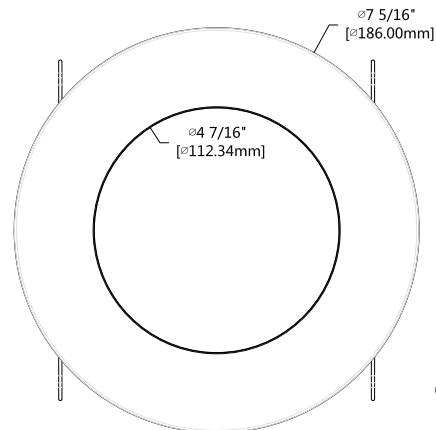

- UL for Wet Location
- Energy Star Downlight V1.0
- RoHS compliant
- FCC
- California Title 20, Title 24 & JA8 Compliant

Push Lens Retrofit Slim Downlight

Ordering Logic:

Series	Size	CCT	Trim Style	Voltage
PUSH-RSD = Retrofit Slim Downlight w/Push Lens Selectable CCT	4 = 4" Round 6 = 6" Round	CS = Color Selectable, 90CRI, 2700K, 3000K, 3500K, 4000K, 5000K	BT = Baffle Trim ST = Smooth Trim	120V = 120V 50/60Hz, Triac Dimming

DATE: _____ LOCATION: _____
 TYPE: _____ PROJECT: _____
 CATALOG #: _____

Push Lens Retrofit Slim Downlight Dimensions

PUSH-RSD-4-CS-BT-120V

PUSH-RSD-4-CS-ST-120V

PUSH-RSD-6-CS-BT-120V

PUSH-RSD-6-CS-ST-120V