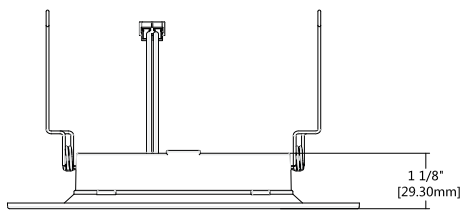

DATE: _____ LOCATION: _____
 TYPE: _____ PROJECT: _____
 CATALOG #: _____

Push Lens Retrofit Slim Downlight Dimensions

PUSH-RSD-4-CS-BT-120V

PUSH-RSD-4-CS-ST-120V

PUSH-RSD-6-CS-BT-120V

PUSH-RSD-6-CS-ST-120V

Push Lens Retrofit Slim Downlight Specifications Table

	PUSH-RSD-4-CS-BT-120V	PUSH-RSD-4-CS-ST-120V	PUSH-RSD-6-CS-BT-120V	PUSH-RSD-6-CS-ST-120V
Nominal Wattage	8W	8W	10W	10W
Delivered Lumens	700	700	900	900
Efficacy (lm/W)	88	88	90	90
CCT	Selectable 2700K, 3000K, 3500K, 4000K or 5000K	Selectable 2700K, 3000K, 3500K, 4000K or 5000K	Selectable 2700K, 3000K, 3500K, 4000K or 5000K	Selectable 2700K, 3000K, 3500K, 4000K or 5000K
CRI	90	90	90	90
L70 Lifetime (hrs)	50,000	50,000	50,000	50,000
Voltage	120V	120V	120V	120V
Power Factor	0.9	0.9	0.9	0.9
Dimming	Yes (Triac)	Yes (Triac)	Yes (Triac)	Yes (Triac)
Housing Material	Plastic	Plastic	Plastic	Plastic
Lens	PC	PC	PC	PC
Operating Temperature Min	-20° C (-4° F)	-20° C (-4° F)	-20° C (-4° F)	-20° C (-4° F)
Operating Temperature Max	40° C (104° F)	40° C (104° F)	40° C (104° F)	40° C (104° F)
Listings	UL/FCC/ES/T20/T24	UL/FCC/ES/T20/T24	UL/FCC/ES/T20/T24	UL/FCC/ES/T20/T24
Environment	Wet Location	Wet Location	Wet Location	Wet Location
Warranty (Years)	5	5	5	5