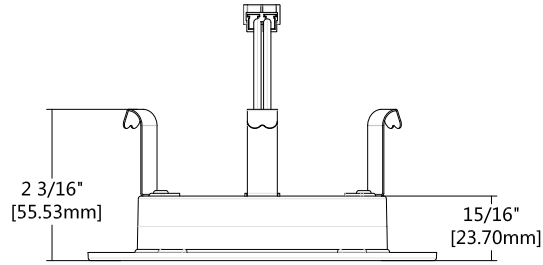

PUSH-RSD-4-CS-ST-120V