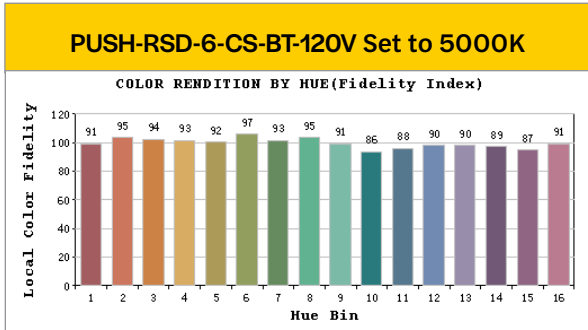

Performance Table

SKU	Product Code	Wattage	2700K		3000K		3500K		4000K		5000K	
			Lumen (lm)	Efficacy (lm/W)	Lumen (lm)	Efficacy (lm/W)	Lumen (lm)	Efficacy (lm/W)	Lumen (lm)	Efficacy (lm/W)	Lumen (lm)	Efficacy (lm/W)
89231	PUSH-RSD-4-CS-BT-120V	8	692	93	701	94	719	97	717	96	722	97
89232	PUSH-RSD-4-CS-ST-120V	8	703	94	711	95	728	98	726	97	732	98
89233	PUSH-RSD-6-CS-BT-120V	10	879	93	891	94	914	97	915	96	932	98
89234	PUSH-RSD-6-CS-ST-120V	10	887	93	899	94	922	96	925	96	937	98

Push Lens Retrofit Slim Downlight Specifications Table

	PUSH-RSD-4-CS-BT-120V	PUSH-RSD-4-CS-ST-120V	PUSH-RSD-6-CS-BT-120V	PUSH-RSD-6-CS-ST-120V
Nominal Wattage	8W	8W	10W	10W
Delivered Lumens	700	700	900	900
Efficacy (lm/W)	88	88	90	90
CCT	Selectable 2700K, 3000K, 3500K, 4000K or 5000K	Selectable 2700K, 3000K, 3500K, 4000K or 5000K	Selectable 2700K, 3000K, 3500K, 4000K or 5000K	Selectable 2700K, 3000K, 3500K, 4000K or 5000K
CRI	90	90	90	90
L70 Lifetime (hrs)	50,000	50,000	50,000	50,000
Voltage	120V	120V	120V	120V
Power Factor	0.9	0.9	0.9	0.9
Dimming	Yes (Triac)	Yes (Triac)	Yes (Triac)	Yes (Triac)
Housing Material	Plastic	Plastic	Plastic	Plastic
Lens	PC	PC	PC	PC
Operating Temperature Min	-20° C (-4° F)	-20° C (-4° F)	-20° C (-4° F)	-20° C (-4° F)
Operating Temperature Max	40° C (104° F)	40° C (104° F)	40° C (104° F)	40° C (104° F)
Listings	UL/FCC/ES/T20/T24	UL/FCC/ES/T20/T24	UL/FCC/ES/T20/T24	UL/FCC/ES/T20/T24
Environment	Wet Location	Wet Location	Wet Location	Wet Location
Warranty (Years)	5	5	5	5

LED Luminaires

Push Lens Retrofit Slim Downlight

Photometric Information

89233 PUSH-RSD-6-CS-BT-120V_5000K_20W

Information	
RF	92
RG	99

Zonal Lumen Summary

Zonal	Lumens	% Fixture
0° - 10°	35	4%
10° - 20°	93	10%
20° - 30°	139	15%
30° - 40°	165	18%
40° - 50°	169	18%
50° - 60°	150	16%
60° - 70°	111	12%
70° - 80°	60	6%
80° - 90°	11	1%
0° - 90°	932	100%