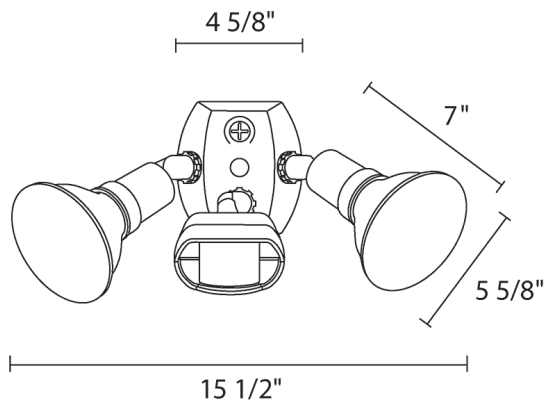

**Dimensions**

**Features**

- Two CCT-Selectable PAR38s
- 110° view sensor
- 6 Hour protected manual override
- EZ Plate Universal cover fits all boxes

**Ordering Matrix**

Family	Detection	Flood Type	Finish	Lamps/Wattages/CCT
GT	500	R	W	/L