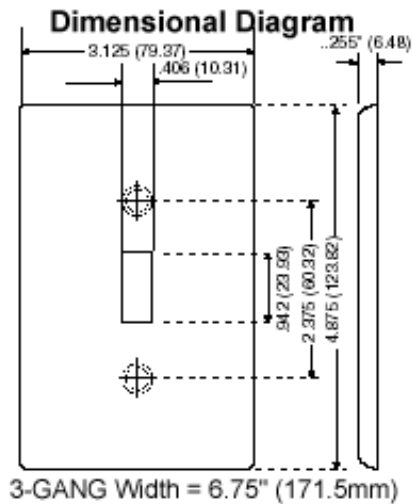

SPECIFICATION SUBMITTAL

JOB NAME:	CATALOG NUMBERS:	
____	____	____
JOB NUMBER:	____	____