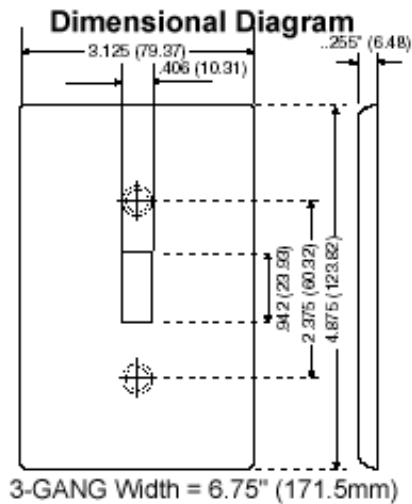

Mount: Device

Standards and Certifications: UL/CSA

Warranty: 10-Year Limited

UPC Code: 07847727738

Country Of Origin: China

SPECIFICATION SUBMITTAL

JOB NAME:	CATALOG NUMBERS:	
<input type="text"/>	<input type="text"/>	<input type="text"/>
JOB NUMBER:	<input type="text"/>	<input type="text"/>