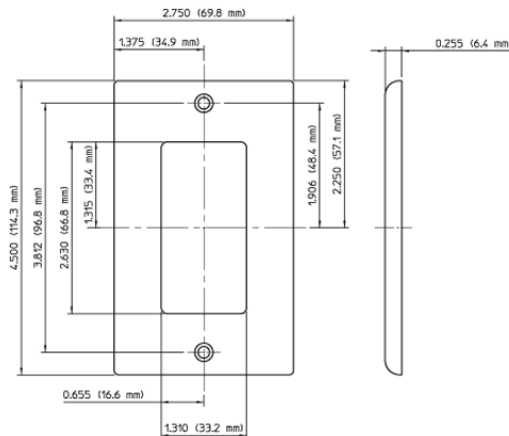

Item Description

1-Gang Decora/GFCI Device Decora Wallplate/Faceplate, Standard Size, Thermoset, Device Mount - Brown

Technical Information

Product Features

Standards and Certifications: UL/CSA

Type: Standard Size

Gang: 1

Material: Thermoset Plastic

Color: Brown

Mount: Device

UPC Code: 07847748800

Country Of Origin: United States

SPECIFICATION SUBMITTAL

JOB NAME:		CATALOG NUMBERS:	
<input type="text"/>		<input type="text"/>	<input type="text"/>
JOB NUMBER:		<input type="text"/>	<input type="text"/>