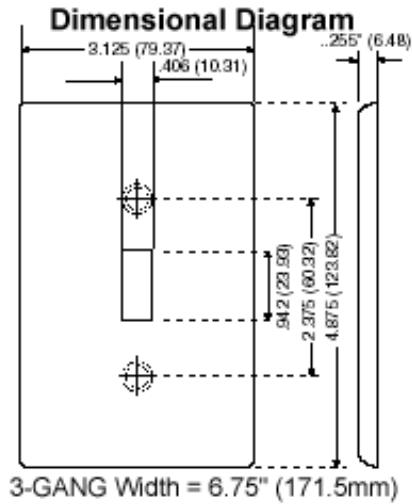

SPECIFICATION SUBMITTAL

JOB NAME:	CATALOG NUMBERS:	
____	____	____
JOB NUMBER:	____	____