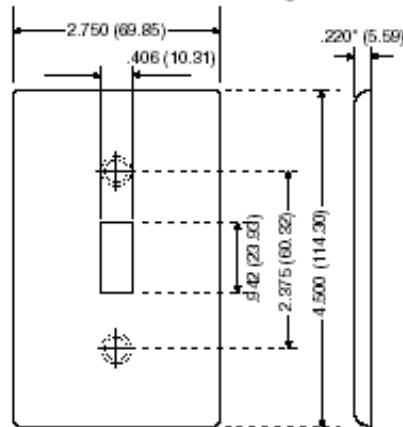

Item Description

4-Gang Decora/GFCI Device Decora Wallplate/Faceplate, Standard Size, Thermoset, Device Mount - Ivory

Technical Information

Product Features

Type: Standard Size

Gang: 4

Material: Thermoset Plastic

Color: Ivory

Mount: Device

Standards and Certifications: UL/CSA

UPC Code: 07847748874

Country Of Origin: United States

Dimensional Diagram

4-GANG Width = 8.19" (208.0mm)

SPECIFICATION SUBMITTAL