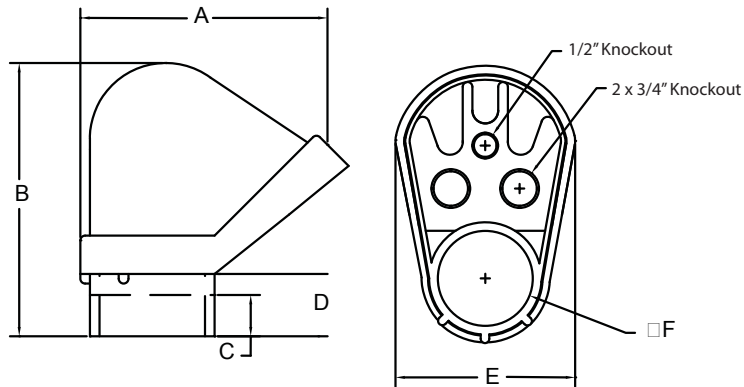

Service Entrance Cap - 1-1/4" thru 2"

Installed on a vertical conduit, usually outdoors, to receive open wires from an electrical service line. Sometimes called a weather head, it prevents rainwater from entering the conduit.

Part Number	Trade Size	Carton Qty.	"A"	"B"	"C"	"D"	"E"	"ØF"
5133742	1-1/4	20	5.000	5.000	1.250	1.375	3.313	1.667
5133695	1-1/2	20	6.500	6.500	1.750	2.000	4.250	1.918
5133743	2	5	6.500	6.500	1.750	2.000	4.250	2.393

Dimensions are nominal