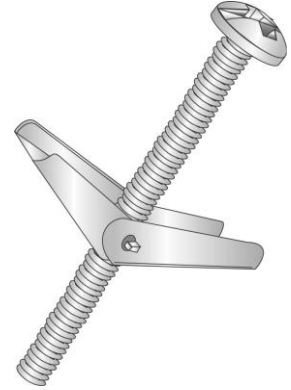

58349J

3/16X3 SLOT/PHIL TOGGLE BOLT

UPC: 085937081551

Country of Origin:

UNSPSC: 31161609

Not Available

Commodity: Toggle bolts

A kind of wall fastener for use on hollow walls, having a part that springs open or turns through 90° after it is inserted so as to prevent withdrawal.

Product Attributes

| | |
|------------------|--|
| Brand Name | Minerallac Company |
| Sub Brand | Cully |
| Type | Toggle Bolt |
| Special Features | Toggle bolts spread the load over a larger area and are more temperature resistant than other hollow wall anchors. |
| Application | These light-duty anchors are for use in hollow block or gypsum wallboard. |
| Material | Steel |
| Finish | Zinc Plated |
| Head Type | Slotted/Phillips Mushroom Head |
| Length | 3" IN |
| Size | 3/16" x 3" IN |
| Diameter | 3/16" IN |
| Thread | Coarse |