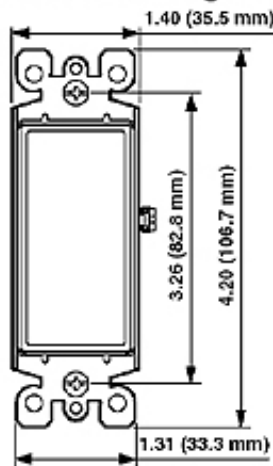

Dimensional Diagram

SPECIFICATION SUBMITTAL

JOB NAME:	CATALOG NUMBERS:	
____	____	____
JOB NUMBER:	____	____