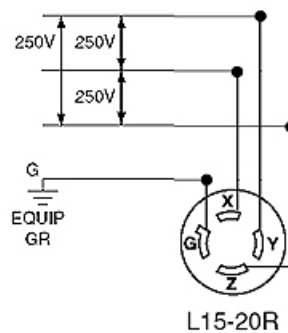

UPC Code : 078477808306

Country Of Origin : United States

RoHS Compliant : Yes

One piece contacts reduce friction and overheating

Unique cord clamp accepts wide range of cord sizes

Rugged nylon construction resists impact, sunlight, chemicals, and rough use

Industry exclusive limited lifetime warranty

Made proudly in the USA

Technical Information

Mechanical Specifications

Torque Range : 10-14 in-lbs

Wiring Diagram

SPECIFICATION SUBMITTAL

JOB NAME: <input type="text"/>	CATALOG NUMBERS: <input type="text"/>	
JOB NUMBER: <input type="text"/>	<input type="text"/>	<input type="text"/>