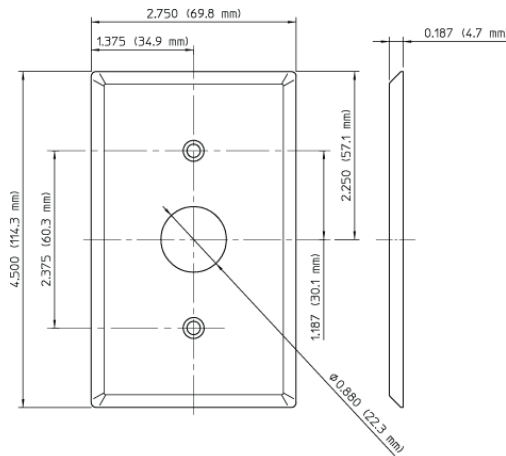

SPECIFICATION SUBMITTAL

JOB NAME:	CATALOG NUMBERS:	
____	____	____
JOB NUMBER:	____	____