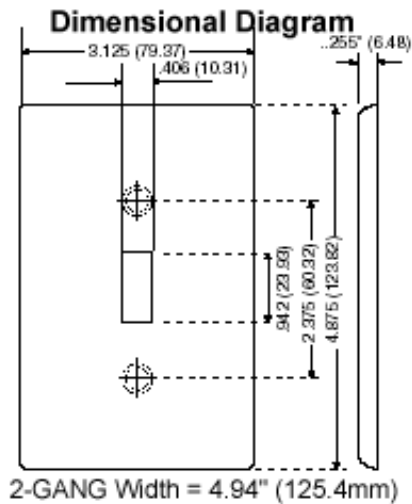

SPECIFICATION SUBMITTAL

JOB NAME:	CATALOG NUMBERS:	
____	____	____
JOB NUMBER:	____	____