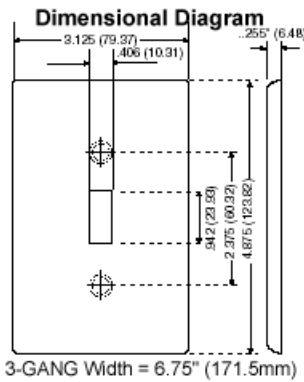

SPECIFICATION SUBMITTAL

JOB NAME:	CATALOG NUMBERS:	
____	____	____
JOB NUMBER:	____	____