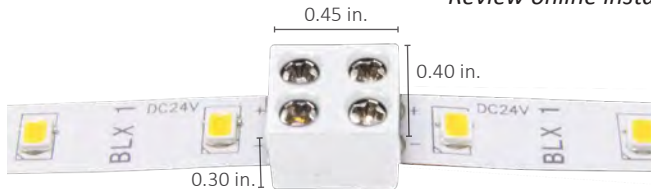

8mm Tape Light Terminal Block Connector

60W on 12V circuits
96W on 24V circuits

Connector Note: Class 2 maximum load limit on all tape light connectors.

Terminal Tape Light Connector Compatibility

BLAZE™ X

BLAZE™ BASICS

BLAZE™ COLORS

Review online installation guide before use

8mm Tape-To-Tape Terminal Connectors

SKU	BUNDLE OPTIONS
DI-TB-CONN-TTT	Single
DI-TB-CONN-TTT-5	Pack of 5
DI-TB-CONN-TTT-25	Pack of 25

8mm Tape-To-Wire Terminal Connectors

SKU	BUNDLE OPTIONS
DI-TB-CONN-TTW	Single
DI-TB-CONN-TTW-5	Pack of 5
DI-TB-CONN-TTW-25	Pack of 25

CLICKTIGHT® Tape Light Connectors Single Color

60W on 12V circuits
96W on 24V circuits

Connector Note: Class 2 maximum load limit on all tape light connectors.

LED TAPE LIGHT COMPATIBILITY

PRODUCT IMAGE	PRODUCT NAME	SKU (SINGLE UNIT)	SKU (PACK OF 5)	SKU (PACK OF 25)	LENGTH	BLAZE™ X BLAZE™ BASICS BLAZE™ COLORS
	CLICKTIGHT Tape Link Connector	DI-CKT-TL8	DI-CKT-TL8-5	DI-CKT-TL8-25	-	●
	CLICKTIGHT DC Plug Connector	DI-CKT-DC8	DI-CKT-DC8-5	DI-CKT-DC8-25	-	●
	CLICKTIGHT Splice Connector	DI-CKT-3SP8	DI-CKT-3SP8-5	DI-CKT-3SP8-25	3 in.	●
		DI-CKT-24SP8	DI-CKT-24SP8-5	DI-CKT-24SP8-25	24 in.	●
		DI-CKT-48SP8	DI-CKT-48SP8-5	DI-CKT-48SP8-25	48 in.	●
	CLICKTIGHT Flexible Extension Connector	DI-CKT-96SP8	DI-CKT-96SP8-5	DI-CKT-96SP8-25	96 in.	●
		DI-CKT-3BX8	DI-CKT-3BX8-5	DI-CKT-3BX8-25	3 in.	●
		DI-CKT-6BX8	DI-CKT-6BX8-5	DI-CKT-6BX8-25	6 in.	●
		DI-CKT-12BX8	DI-CKT-12BX8-5	DI-CKT-12BX8-25	12 in.	●
		DI-CKT-24BX8	DI-CKT-24BX8-5	DI-CKT-24BX8-25	24 in.	●
		DI-CKT-48BX8	DI-CKT-48BX8-5	DI-CKT-48BX8-25	48 in.	●