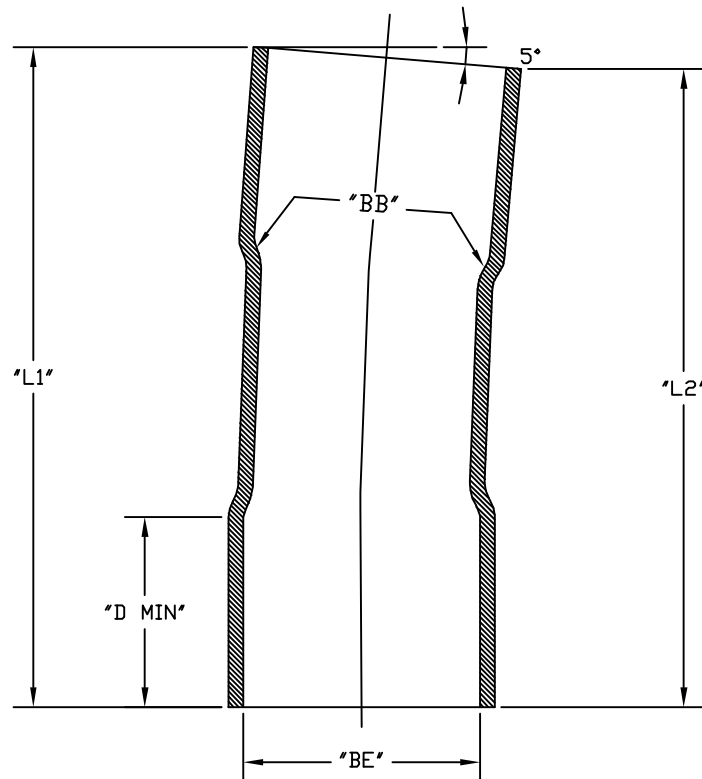

PART NUMBER	SIZE	"L1"	"L2"	"BE"	"BB"	"D MIN"
6151462	1 ½"	N/A	N/A	1.921"	1.906"	1 ⅜"
6151457	2"	6 ¼"	6"	2.400"	2.381"	1 ¾"
6151458	3"	7 ½"	7 ⅜"	3.538"	3.508"	2 ⅞"
6151459	4"	8 ¾"	8 ⅜"	4.544"	4.509"	3 ⅜"
6151460	5"	10 ½"	10"	5.614"	5.573"	4"
6151461	6"	13"	12 ⅞"	6.687"	6.636"	5"

CANTEX
INC.
Fort Worth, TEXAS

5° Coupling Bell to Bell
Conduit Fittings for Type EB & DB Duct

Drawn By: CD Branch

Date:02/15/08

Ref.