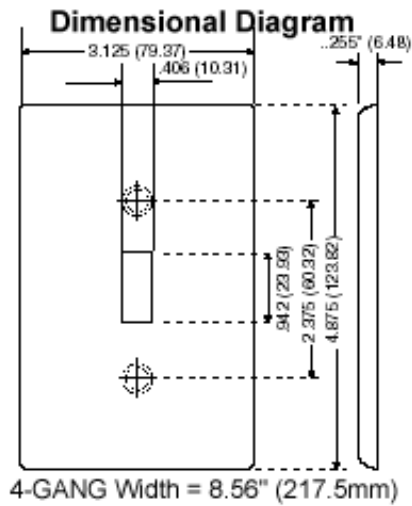

SPECIFICATION SUBMITTAL

JOB NAME:	CATALOG NUMBERS:	
____	____	____
JOB NUMBER:	____	____