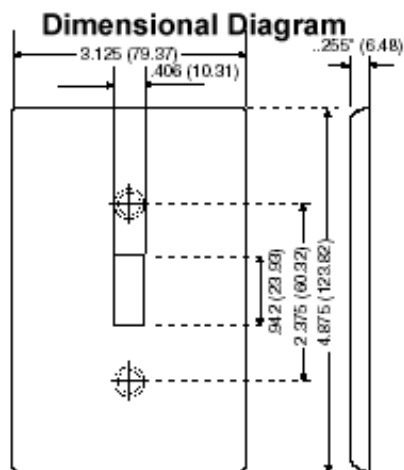

SPECIFICATION SUBMITTAL

JOB NAME:	CATALOG NUMBERS:	
____	____	____
JOB NUMBER:	____	____