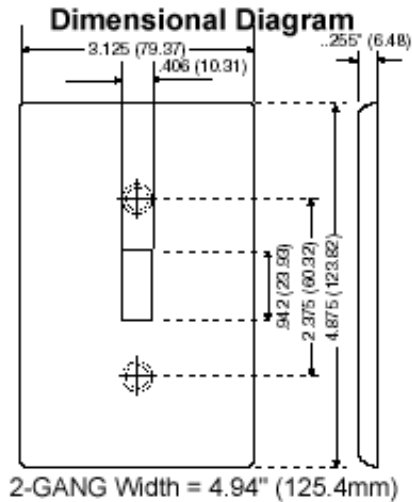

Item Description

2-Gang Toggle Device Switch Wallplate, Midway Size, Thermoset, Device Mount - Brown

Technical Information

Product Features

Type: Midway Size

Gang: 2

Material: Thermoset Plastic

Color: Brown

Mount: Device

Standards and Certifications: UL/CSA

UPC Code: 07847749160

Country Of Origin: United States

SPECIFICATION SUBMITTAL

JOB NAME:	CATALOG NUMBERS:	
<input type="text"/>	<input type="text"/>	<input type="text"/>
JOB NUMBER:	<input type="text"/>	<input type="text"/>